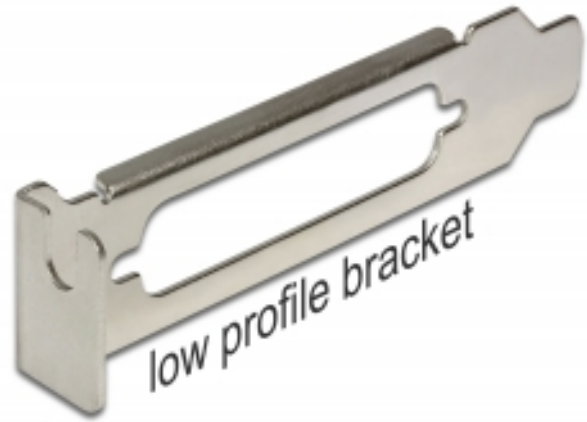

## Delock Low Profile Slot Bracket with D-Sub 25 opening

### Description

This slot bracket by Delock is an accessory, e.g. for internal parallel cables. A parallel cable can be screwed from an internal connection to the bracket and the connector can be lead outside.

### Specification

- Low profile slot bracket with D-Sub 25 opening
- For installation in a low profile PC slot

### Package content

- Low profile slot bracket