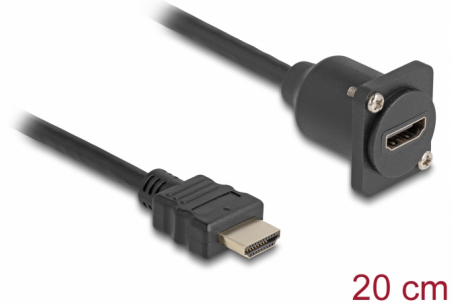

Delock D-Type HDMI cable male to female black 20 cm

Description

This cable by Delock can be used e.g. for installation in a panel or housing with D-Type opening. It can also be used to extend and connect various HDMI devices.

20 cm

Item no. 87966

EAN: 4043619879663

Country of origin: China

Package: Zip poly bag

Specification

- Connectors:
 - 1 x HDMI male
 - 1 x HDMI female
- Cable gauge: 30 AWG
- Resolution up to 3840 x 2160 @ 60 Hz
- HDCP and HDR support
- For D-type ports with 24 x 19 mm
- Panel cut-out (diameter): ca. 24 mm
- Two mounting holes for screw fastening
- Cable diameter: ca. 6 mm
- Length incl. connectors: ca. 20 cm
- Material: PVC
- Colour: black

System requirements

- A free HDMI connection

Package content

- D-Type cable

Images

Interface

Connector 1:	1 x HDMI male
Connector 2:	1 x HDMI female

Technical characteristics

Maximum screen resolution:	3840 x 2160 @ 60 Hz
----------------------------	---------------------

Physical characteristics

Conductor gauge:	30 AWG
Material:	PVC
Length:	20 cm
Colour:	black
Cable diameter:	6 mm