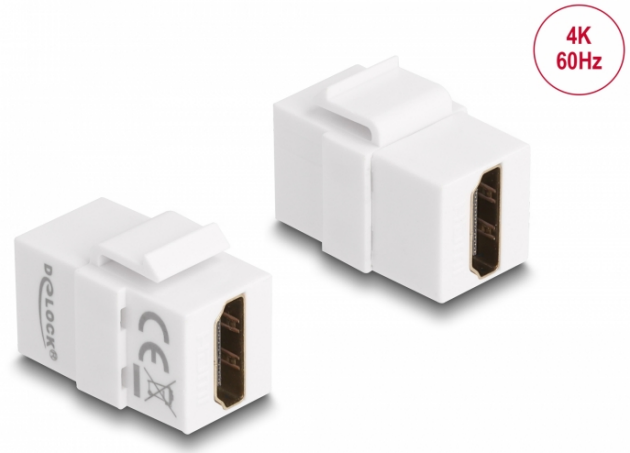

# Delock Keystone Module HDMI female to HDMI female white

## Description

This module by Delock can be used to extend e.g. an HDMI cable. With its standardised dimensions it can be used for easy snap-in mounting in e.g. a Keystone patch panel, face plate or surface-mount box.

## Specification

- Connectors:  
2 x HDMI-A female
- Resolution up to 3840 x 2160 @ 60 Hz  
(depending on the system and the connected hardware)
- Colour: white
- For Keystone ports with 19.2 x 14.9 mm
- Dimensions (LxWxH): ca. 28.8 x 17.2 x 22.0 mm

## Item no. 87876

EAN: 4043619878765  
Country of origin: China  
Package: Zip poly bag

General	
Mounting type:	Keystone module
Interface	
External:	1 x HDMI female
Internal:	1 x HDMI female
Physical characteristics	
Housing colour:	white