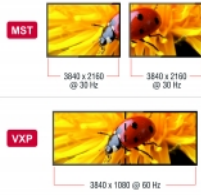

## Articolo n. 87754

EAN: 4043619877546

Paese di origine: China

Pacchetto: Retail Box

Immagini

General	
Specification:	DisplayPort 1.4
Supported operating system:	Mac OS 10.14.5 or above Windows 10 32-bit Windows 10 64-bit
Interface	
Output:	2 x DisplayPort a 20 pin femmina
Input:	1 x USB Type-C™ male
Technical characteristics	
Maximum screen resolution:	3840 x 2160 @ 60 Hz
Physical characteristics	
Custodia colore:	nero
Materiale custodia:	Plastica
Cable length incl. connector:	25 cm
Lunghezza:	61 mm
Width:	49 mm
Height:	11 mm