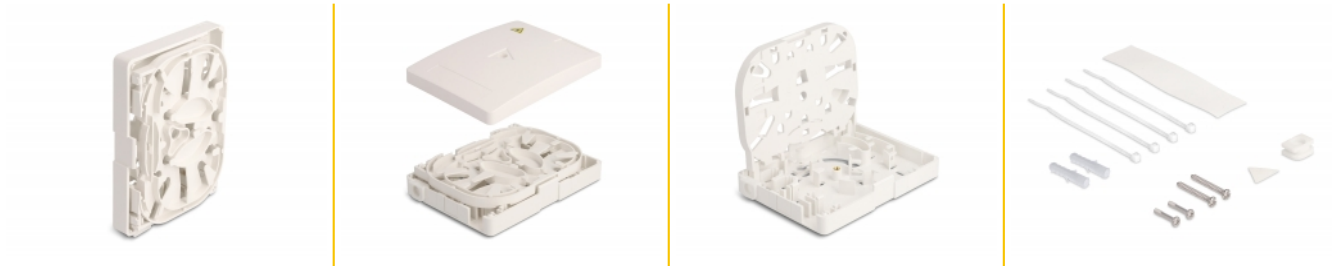

Delock Optical Fiber Connection Box for wall mounting for 2 x SC Simplex or LC Duplex white

Description

This fiber optical connection box by Delock can be used for wall mounting and can accommodate up to two SC Simplex or LC Duplex fiber optical couplings.

Item no. 87138

EAN: 4043619871384

Country of origin: China

Package: Zip poly bag

Technical details

- Optical fiber connection box for FTTH applications
- 2 slots for SC Simplex or LC Duplex couplings
- Wall mounting:
2 x mounting holes
Mounting hole diameter: 7 mm
Pitch of screw hole: ca. 58 mm
- Cover with label tap
- Environmental temperature: -20 °C ~ 70 °C
- Colour: white
- Material: ABS
- Dimensions (LxWxH): ca. 106 x 80 x 24 mm

Package content

- Optical fiber connection box
- Mounting material

Images

Technical characteristics

Storage temperature:	-20 °C ~ 70 °C
----------------------	----------------

Physical characteristics

Material:	ABS
Length:	106 mm
Width:	80 mm
Height:	24 mm
Colour:	white