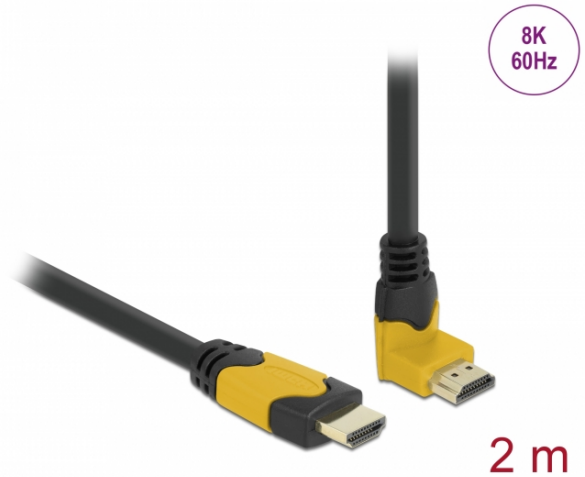

Delock High Speed HDMI cable male straight to male 90° upwards angled 48 Gbps 8K 60 Hz 2 m

Description

This high-quality High Speed HDMI cable by Delock can be used to connect devices with an HDMI interface, such as televisions, Blu-ray players, monitors or projectors. By supporting a maximum bandwidth of 48 Gbps, content can be displayed in **8K Ultra HD** (7680 x 4320 @ 60 Hz) resolution.

Dynamic HDR and Dolby® Vision support

Supporting Dynamic HDR and Dolby® Vision, the cable is ideal for home cinema and gaming applications. Colours are realistically displayed with impressive depth, brightness and contrast are optimally reproduced.

Specification

- Connectors:
 - 1 x HDMI male >
 - 1 x HDMI male angled
- High Speed HDMI specification
- Downwards compatible to High Speed HDMI with Ethernet
- Cable gauge: 28 AWG
- Cable diameter: ca. 7.3 mm
- Contacts gold-plated
- Connector finishing: gold-plated
- Transmission of audio and video signals
- Data transfer rate up to 48 Gbps
- Resolution up to:
 - 7680 x 4320 @ 60 Hz
 - 5120 x 2880 @ 120 Hz
 - 3840 x 2160 @ 240 Hz
 (depending on the system and the connected hardware)
- 3D support: up to 3840 x 2160 @ 120 Hz
(depending on the system and the connected hardware)
- Supports the 21:9 cinema aspect ratio
- Supports 1080p HFR (High Frame Rate) 3D
- Supports colour sampling in 4:4:4, 4:2:2 and 4:2:0 format
- Supports Display Stream Compression 1.2 (DSC)
- Supports Dolby® Vision
- Supports Dynamic HDR
- Supports HDCP 1.4 and 2.2
- Supports Game Mode VRR
- Supports eARC
- Up to 32 audio channels for speakers
- Up to 1536 kHz audio sampling rate
- Supports Dolby® TrueHD and DTS-HD Master Audio™
- Supports dynamic adjustment of lip synchronicity for audio / video delays
- Supports CEC 2.0 control commands
- Colour: yellow / black
- Length incl. connectors: ca. 2 m