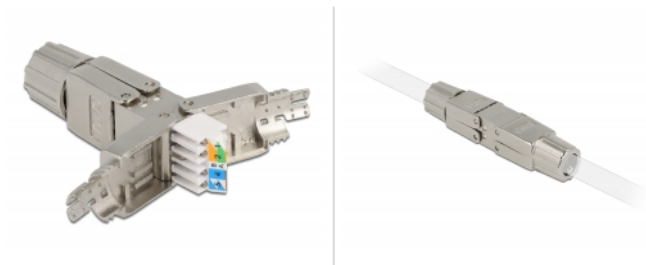

Coupler for network cable Cat.6A STP toolfree

Description

With this coupler by Delock, two network cables without plugs can be connected in order to extend or repair them.

Specification

- Connectors:
2 x LSA block
- Cable routing 180°
- Shielded (STP)
- Cat.6A specification
- TIA-568A/B pinout
- For solid or stranded wire up to 0.644 mm (22 - 24 AWG)
- For cable diameter from 6.0 - 8.5 mm
- Dimensions (LxWxH): ca. 72.8 x 14.5 x 14.5 mm

Item no. 86976

EAN: 4043619869763

Country of origin: China

Package: Zip poly bag

Package content

- Coupler

Images

General	
Suitable for conductor gauge:	22 - 24 AWG
Interface	
connector:	2 x LSA block
Technical characteristics	
Category:	Cat.6A
Shielding:	shielded
Physical characteristics	
Length:	59.8 mm
Width:	12.8 mm
Height:	10.6 mm