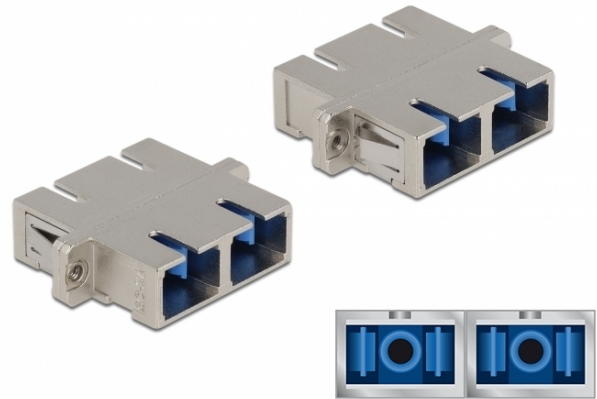

# Delock Optical Fiber Coupler SC Duplex female to SC Duplex female Single-mode metal

## Description

With this SC Duplex coupling by Delock, optical fiber male connectors can be easily connected to each other. The coupling enables a direct connection to the optical fiber cable and is suitable for simple mounting in optical fiber connection boxes, cabinets and patch panels.

## Specification

- Connectors:
  - 1 x SC Duplex female >
  - 1 x SC Duplex female
- For single-mode fiber
- Ceramic sleeve
- With dust cover
- Mounting via metal holder or screws
- 2 x mounting holes
- Mounting hole diameter: 2.4 mm
- Pitch of screw hole: ca. 30.7 mm
- Panel cut-out (WxH): ca. 26.6 x 9.5 mm
- Operating temperature: -20 °C ~ 70 °C
- Material: metal
- Dimensions (LxWxH): ca. 34.7 x 25.6 x 9.3 mm

## Images

Interface	
Connector 1:	1 x SC Duplex female
Connector 2:	1 x SC Duplex female
Technical characteristics	
Operating temperature:	-20 °C ~ 70 °C
Physical characteristics	
Material:	metal
Length:	34.7 mm
Width:	25.6 mm
Height:	9.3 mm