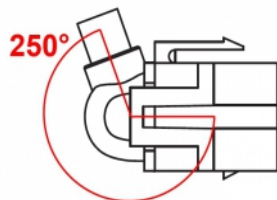

Delock Keystone Module HDMI female 250° > HDMI female with cable black

Description

This module by Delock can be used to extend e.g. a HDMI cable. With its standardised dimensions it can be used for easy snap-in mounting in e.g. a Keystone patch panel, face plate or surface-mount box. The short, angled cable has a small mounting depth and allows a space-saving installation in hard to reach places in equipment or in cable ducts.

30 cm

Specification

- Connectors:
 - 1 x HDMI-A female >
 - 1 x HDMI-A female
- Resolution up to 3840 x 2160 @ 30 Hz (depending on the system and the connected hardware)
- Contacts gold-plated
- For Keystone ports with 19.2 x 14.9 mm
- Colour: black
- Length incl. connectors: ca. 30 cm

Images

General	
Mounting type:	Keystone module
Interface	
External:	1 x HDMI female
Internal:	1 x HDMI female
Physical characteristics	
Housing colour:	black
Cable length incl. connector:	30 cm