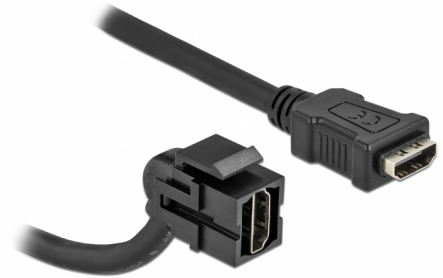

Delock Keystone Module HDMI female 110° > HDMI female with cable black

Description

This module by Delock can be used to extend e.g. a HDMI cable. With its standardised dimensions it can be used for easy snap-in mounting in e.g. a Keystone patch panel, face plate or surface-mount box. The short, angled cable has a small mounting depth and allows a space-saving installation in hard to reach places in equipment or in cable ducts.

30 cm

Item no. 86853

EAN: 4043619868537

Country of origin: China

Package: Zip poly bag

Specification

- Connectors:
 - 1 x HDMI-A female >
 - 1 x HDMI-A female
- Resolution up to 3840 x 2160 @ 30 Hz (depending on the system and the connected hardware)
- Contacts gold-plated
- For Keystone ports with 19.2 x 14.9 mm
- Colour: black
- Length incl. connectors: ca. 30 cm

System requirements

- A free HDMI-A male port

Package content

- Keystone module with cable

Images

General

Mounting type:	Keystone module
----------------	-----------------

Interface

External:	1 x HDMI female
Internal:	1 x HDMI female

Physical characteristics

Housing colour:	black
Cable length incl. connector:	30 cm