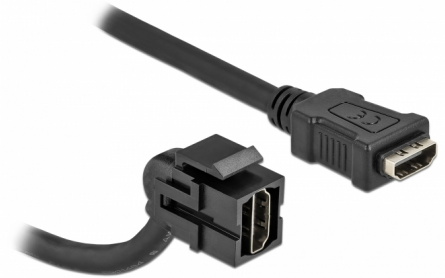

Delock Keystone Module HDMI female 110° > HDMI female with cable black

Description

This module by Delock can be used to extend e.g. a HDMI cable. With its standardised dimensions it can be used for easy snap-in mounting in e.g. a Keystone patch panel, face plate or surface-mount box. The short, angled cable has a small mounting depth and allows a space-saving installation in hard to reach places in equipment or in cable ducts.

30 cm

Item no. 86853

EAN: 4043619868537

Country of origin: China

Package: Zip poly bag

Technical details

- Connectors:
 - 1 x HDMI-A female >
 - 1 x HDMI-A female
- Resolution up to 3840 x 2160 @ 30 Hz (depending on the system and the connected hardware)
- Contacts gold-plated
- For Keystone ports with 19.2 x 14.9 mm
- Colour: black
- Length incl. connectors: ca. 30 cm

System requirements

- A free HDMI-A male port

Package content

- Keystone module with cable

Images

General

Mounting type:	Keystone module
----------------	-----------------

Interface

External:	1 x HDMI female
Internal:	1 x HDMI female

Physical characteristics

Housing colour:	black
Cable length incl. connector:	30 cm