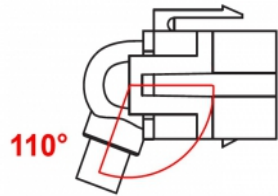

Delock Keystone Module HDMI female 110° > HDMI female with cable black

Description

This module by Delock can be used to extend e.g. a HDMI cable. With its standardised dimensions it can be used for easy snap-in mounting in e.g. a Keystone patch panel, face plate or surface-mount box. The short, angled cable has a small mounting depth and allows a space-saving installation in hard to reach places in equipment or in cable ducts.

30 cm

Item no. 86853

EAN: 4043619868537

Country of origin: China

Package: Zip poly bag

Technical details

- Connectors:
 - 1 x HDMI-A female >
 - 1 x HDMI-A female
- Resolution up to 3840 x 2160 @ 30 Hz (depending on the system and the connected hardware)
- Contacts gold-plated
- For Keystone ports with 19.2 x 14.9 mm
- Colour: black
- Length incl. connectors: ca. 30 cm

System requirements

- A free HDMI-A male port

Package content

- Keystone module with cable

Images

General

Mounting type:	Keystone module
----------------	-----------------

Interface

External:	1 x HDMI female
Internal:	1 x HDMI female

Physical characteristics

Housing colour:	black
Cable length incl. connector:	30 cm