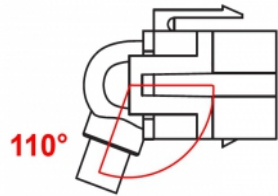

Delock Keystone Module HDMI female 110° > HDMI female with cable black

Description

This module by Delock can be used to extend e.g. a HDMI cable. With its standardised dimensions it can be used for easy snap-in mounting in e.g. a Keystone patch panel, face plate or surface-mount box. The short, angled cable has a small mounting depth and allows a space-saving installation in hard to reach places in equipment or in cable ducts.

30 cm

Item no. 86853

EAN: 4043619868537

Country of origin: China

Package: Zip poly bag

Specification

- Connectors:
 - 1 x HDMI-A female >
 - 1 x HDMI-A female
- Resolution up to 3840 x 2160 @ 30 Hz (depending on the system and the connected hardware)
- Contacts gold-plated
- For Keystone ports with 19.2 x 14.9 mm
- Colour: black
- Length incl. connectors: ca. 30 cm

System requirements

- A free HDMI-A male port

Package content

- Keystone module with cable

Images

General

Mounting type:	Keystone module
----------------	-----------------

Interface

External:	1 x HDMI female
Internal:	1 x HDMI female

Physical characteristics

Housing colour:	black
Cable length incl. connector:	30 cm