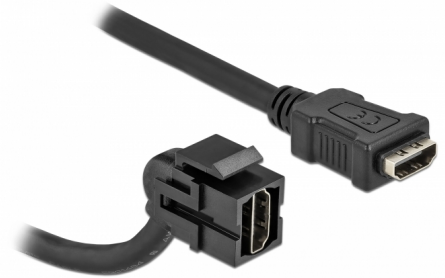

Delock Keystone Module HDMI female 110° > HDMI female with cable black

Description

This module by Delock can be used to extend e.g. a HDMI cable. With its standardised dimensions it can be used for easy snap-in mounting in e.g. a Keystone patch panel, face plate or surface-mount box. The short, angled cable has a small mounting depth and allows a space-saving installation in hard to reach places in equipment or in cable ducts.

30 cm

Item no. 86853

EAN: 4043619868537

Country of origin: China

Package: Zip poly bag

Specification

- Connectors:
 - 1 x HDMI-A female >
 - 1 x HDMI-A female
- Resolution up to 3840 x 2160 @ 30 Hz (depending on the system and the connected hardware)
- Contacts gold-plated
- For Keystone ports with 19.2 x 14.9 mm
- Colour: black
- Length incl. connectors: ca. 30 cm

System requirements

- A free HDMI-A male port

Package content

- Keystone module with cable

Images

General

Mounting type:	Keystone module
----------------	-----------------

Interface

External:	1 x HDMI female
Internal:	1 x HDMI female

Physical characteristics

Housing colour:	black
Cable length incl. connector:	30 cm