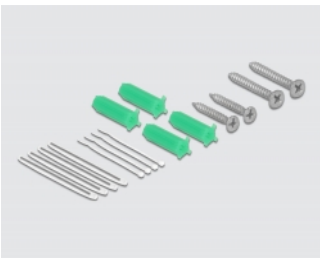

## Description

This fiber optical connection box by Delock can be used for wall mounting and can accommodate up to four SC Simplex or LC Duplex fiber optical couplings.

**Item no. 86843**

EAN: 4043619868438

## Technical details

- 4 slots for SC Simplex or LC Duplex couplings
- Wall mounting:
  - 2 x mounting holes
  - Mounting hole diameter: 7 mm
  - Pitch of screw hole: ca. 60 mm
- Cover with label tap
- Protective flip
- Colour: white
- Material: ABS
- Dimensions (LxWxH): ca. 100 x 83 x 32 mm

## Package content

- Optical fiber connection box
- 4 x heat shrink splice protection
- 4 x screw
- 4 x dowel

- 4 x zip-tie

### Physical characteristics

Material:	ABS
Length:	100 mm
Width:	83 mm
Height:	32 mm
Colour:	white
Mounting hole diameter:	7 mm