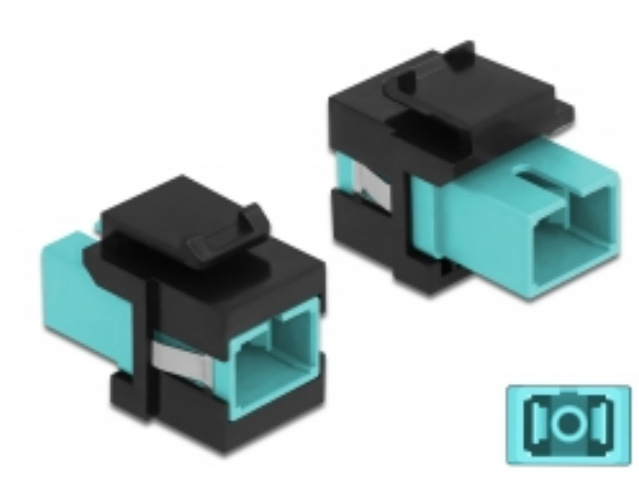

Delock Keystone Module SC Simplex female to SC Simplex female aqua / black

Description

This module by Delock can be used to extend fiber optic cables. With its standardised dimensions it can be used for easy snap-in mounting in e.g. a Keystone patch panel, face plate or surface-mount box.

Specification

- Connectors:
 - 1 x SC Simplex female >
 - 1 x SC Simplex female
- Colour: aqua
- For multi-mode fiber
- Insertion loss • With dust cover
- For Keystone ports with 19.2 x 14.9 mm
- Housing colour: black
- Dimensions (LxWxH): ca. 27.4 x 16.5 x 21.9 mm

System requirements

- A free SC plug

Package content

- Keystone module

Item no. 86814

EAN: 4043619868148

Country of origin: China

Package: Zip poly bag

Images

General	
Mounting type:	Keystone module
Interface	
Connector 1:	1 x SC Simplex female
Connector 2:	1 x SC Simplex female
Physical characteristics	
Housing colour:	black
Length:	27.4 mm
Width:	16.5 mm
Height:	21.9 mm
Colour:	aqua