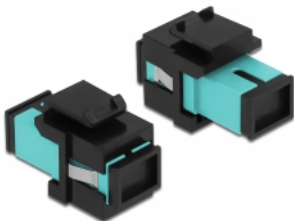

Delock Keystone Module SC Simplex female to SC Simplex female aqua / black

Description

This module by Delock can be used to extend fiber optic cables. With its standardised dimensions it can be used for easy snap-in mounting in e.g. a Keystone patch panel, face plate or surface-mount box.

Specification

- Connectors:
 - 1 x SC Simplex female >
 - 1 x SC Simplex female
- Colour: aqua
- For multi-mode fiber
- Insertion loss • With dust cover
- For Keystone ports with 19.2 x 14.9 mm
- Housing colour: black
- Dimensions (LxWxH): ca. 27.4 x 16.5 x 21.9 mm

System requirements

- A free SC plug

Package content

- Keystone module

Item no. 86814

EAN: 4043619868148

Country of origin: China

Package: Zip poly bag

Images

General	
Mounting type:	Keystone module
Interface	
Connector 1:	1 x SC Simplex female
Connector 2:	1 x SC Simplex female
Physical characteristics	
Housing colour:	black
Length:	27.4 mm
Width:	16.5 mm
Height:	21.9 mm
Colour:	aqua