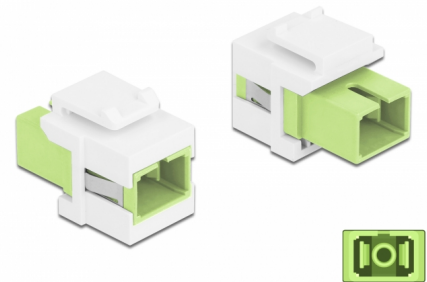

Delock Keystone Module SC Simplex female to SC Simplex female limegreen / white

Description

This module by Delock can be used to extend fiber optic cables. With its standardised dimensions it can be used for easy snap-in mounting in e.g. a Keystone patch panel, face plate or surface-mount box.

Item no. 86813

EAN: 4043619868131

Country of origin: China

Package: Zip poly bag

Specification

- Connectors:
 - 1 x SC Simplex female >
 - 1 x SC Simplex female
- Colour: limegreen
- For multi-mode fiber
- Insertion loss < 0.3 dB
- With dust cover
- For Keystone ports with 19.2 x 14.9 mm
- Housing colour: white
- Dimensions (LxWxH): ca. 27.4 x 16.5 x 21.9 mm

System requirements

- A free SC plug

Package content

- Keystone module

Images

General

Mounting type:	Keystone module
----------------	-----------------

Physical characteristics

Housing colour:	white
Length:	27.4 mm
Width:	16.5 mm
Height:	21.9 mm
Colour:	lime green