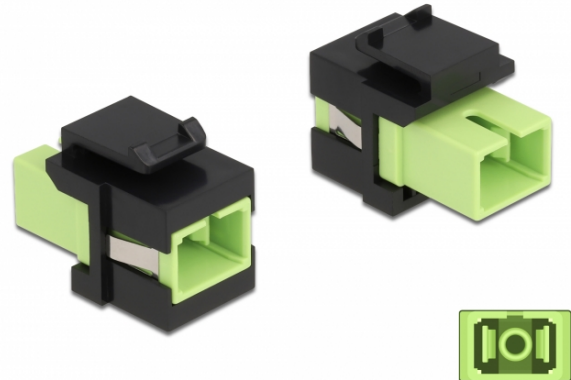

Delock Keystone Module SC Simplex female to SC Simplex female limegreen / black

Description

This module by Delock can be used to extend fiber optic cables. With its standardised dimensions it can be used for easy snap-in mounting in e.g. a Keystone patch panel, face plate or surface-mount box.

Specification

- Connectors:
 - 1 x SC Simplex female >
 - 1 x SC Simplex female
- Colour: limegreen
- For multi-mode fiber
- Insertion loss • With dust cover
- For Keystone ports with 19.2 x 14.9 mm
- Housing colour: black
- Dimensions (LxWxH): ca. 27.4 x 16.5 x 21.9 mm

System requirements

- A free SC plug

Package content

- Keystone module

Item no. 86811

EAN: 4043619868117

Country of origin: China

Package: Zip poly bag

Images

General	
Mounting type:	Keystone module
Interface	
Connector 1:	1 x SC Simplex female
Connector 2:	1 x SC Simplex female
Physical characteristics	
Housing colour:	black
Length:	27.4 mm
Width:	16.5 mm
Height:	21.9 mm
Colour:	lime green