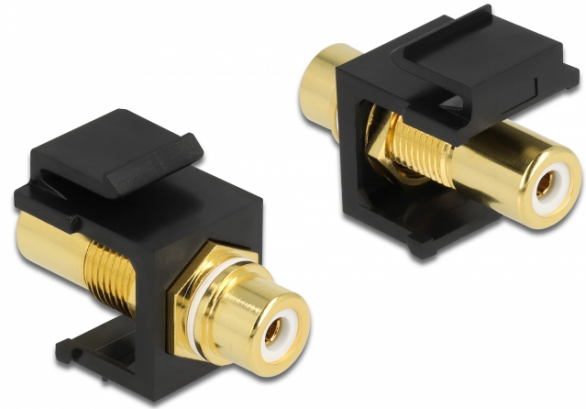

Delock Keystone Module RCA female > RCA female gold plated white / black

Description

This module by Delock can be used to extend e.g. a stereo cable. With its standardised dimensions it can be used for easy snap-in mounting in e.g. a Keystone patchpanel, face plate or surface-mount box.

Specification

- Connectors:
 - 1 x RCA female >
 - 1 x RCA female
- Marking: white
- Connector finishing: brass gold plated
- Length in front of the panel: ca. 9.5 mm
- For Keystone ports with 19.2 x 14.9 mm
- Housing colour: black
- Dimensions (LxWxH): ca. 33.2 x 16.3 x 22.3 mm

Package content

- Keystone module

Item no. 86746

EAN: 4043619867462

Country of origin: Taiwan, Republic of China

Package: • Zip poly bag

General	
Mounting type:	Keystone module
Interface	
External:	1 x Cinch female
Internal:	1 x RCA female
Physical characteristics	
Housing colour:	black
Length:	33.2 mm
Width:	16.3 mm
Height:	22.3 mm
Colour:	white