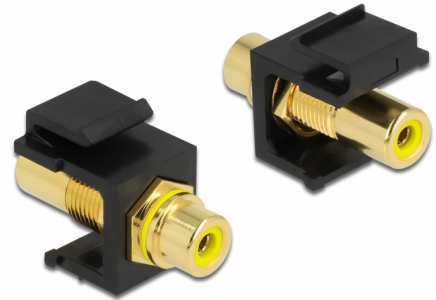

# Delock Keystone Module RCA female > RCA female gold plated yellow / black

## Description

This module by Delock can be used to extend e.g. a stereo cable. With its standardised dimensions it can be used for easy snap-in mounting in e.g. a Keystone patchpanel, face plate or surface-mount box.

## Specification

- Connectors:
  - 1 x RCA female >
  - 1 x RCA female
- Marking: yellow
- Connector finishing: brass gold plated
- Length in front of the panel: ca. 9.5 mm
- For Keystone ports with 19.2 x 14.9 mm
- Housing colour: black
- Dimensions (LxWxH): ca. 33.2 x 16.3 x 22.3 mm

## Physical characteristics

Housing colour:	black
Length:	33.2 mm
Width:	16.3 mm
Height:	22.3 mm
Colour:	yellow