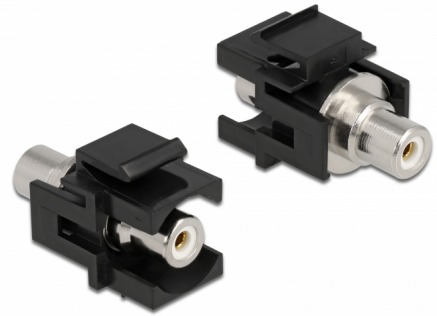

Delock Keystone Module RCA female > RCA female white / black

Description

This module by Delock can be used to extend e.g. a stereo cable. With its standardised dimensions it can be used for easy snap-in mounting in e.g. a Keystone patchpanel, face plate or surface-mount box.

Item no. 86742

EAN: 4043619867424

Country of origin: Taiwan,
Republic of China

Package: Zip poly bag

Specification

- Connectors:
 - 1 x RCA female >
 - 1 x RCA female
- Marking: white
- Flush mount to the front panel
- For Keystone ports with 19.2 x 14.9 mm
- Housing colour: black
- Dimensions (LxWxH): ca. 33.2 x 18.0 x 22.3 mm

Package content

- Keystone module

General

Mounting type:	Keystone module
----------------	-----------------

Interface

External:	1 x RCA female
Internal:	1 x RCA female

Physical characteristics

Housing colour:	black
Length:	33.2 mm
Width:	18.0 mm
Height:	22.3 mm
Colour:	white