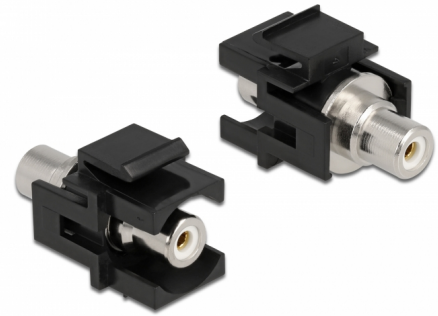

# Delock Keystone Module RCA female > RCA female white / black

## Description

This module by Delock can be used to extend e.g. a stereo cable. With its standardised dimensions it can be used for easy snap-in mounting in e.g. a Keystone patchpanel, face plate or surface-mount box.

## Technical details

- Connectors:
  - 1 x RCA female >
  - 1 x RCA female
- Marking: white
- Flush mount to the front panel
- For Keystone ports with 19.2 x 14.9 mm
- Housing colour: black
- Dimensions (LxWxH): ca. 33.2 x 18.0 x 22.3 mm

### Physical characteristics

Housing colour:	black
Length:	33.2 mm
Width:	18.0 mm
Height:	22.3 mm
Colour:	white