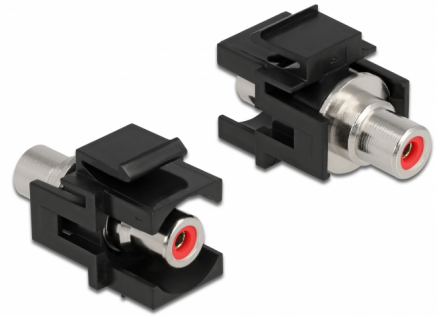

Delock Keystone Module RCA female > RCA female red / black

Description

This module by Delock can be used to extend e.g. a stereo cable. With its standardised dimensions it can be used for easy snap-in mounting in e.g. a Keystone patchpanel, face plate or surface-mount box.

Item no. 86741

EAN: 4043619867417

Country of origin: Taiwan, Republic of China

Package: Zip poly bag

Specification

- Connectors:
 - 1 x RCA female >
 - 1 x RCA female
- Marking: red
- Flush mount to the front panel
- For Keystone ports with 19.2 x 14.9 mm
- Housing colour: black
- Dimensions (LxWxH): ca. 33.2 x 18.0 x 22.3 mm

Package content

- Keystone module

General

Mounting type:	Keystone module
----------------	-----------------

Interface

External:	1 x Cinch female
Internal:	1 x RCA female

Physical characteristics

Housing colour:	black
Length:	33.2 mm
Width:	18.0 mm
Height:	22.3 mm
Colour:	red