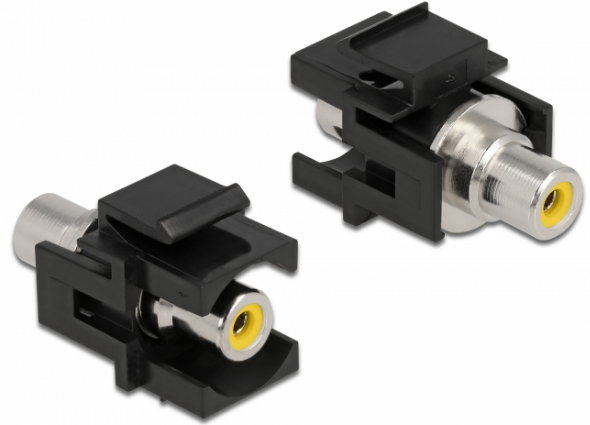

Delock Keystone Module RCA female > RCA female yellow / black

Description

This module by Delock can be used to extend e.g. a stereo cable. With its standardised dimensions it can be used for easy snap-in mounting in e.g. a Keystone patchpanel, face plate or surface-mount box.

Specification

- Connectors:
 - 1 x RCA female >
 - 1 x RCA female
- Marking: yellow
- Flush mount to the front panel
- For Keystone ports with 19.2 x 14.9 mm
- Housing colour: black
- Dimensions (LxWxH): ca. 33.2 x 18.0 x 22.3 mm

Package content

- Keystone module

Item no. 86740

EAN: 4043619867400

Country of origin: Taiwan, Republic of China

Package: Zip poly bag

General	
Mounting type:	Keystone module
Interface	
External:	1 x Cinch female
Internal:	1 x RCA female
Physical characteristics	
Housing colour:	black
Length:	33.2 mm
Width:	18.0 mm
Height:	22.3 mm
Colour:	yellow