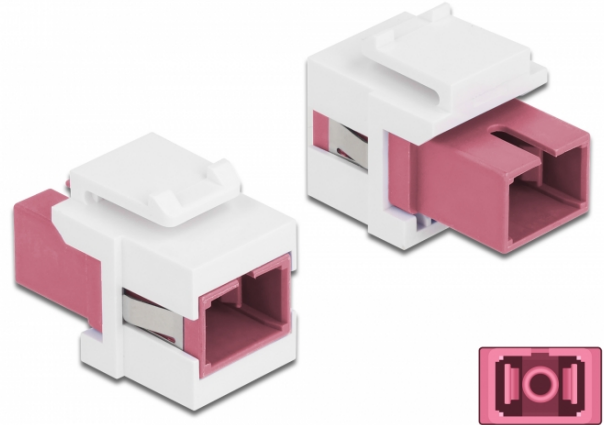

Delock Keystone Module SC Simplex female to SC Simplex female violet / white

Description

This module by Delock can be used to extend fiber optic cables. With its standardised dimensions it can be used for easy snap-in mounting in e.g. a Keystone patch panel, face plate or surface-mount box.

Specification

- Connectors:
 - 1 x SC Simplex female >
 - 1 x SC Simplex female
- Colour: violet
- For multi-mode fiber
- Insertion loss • With dust cover
- For Keystone ports with 19.2 x 14.9 mm
- Housing colour: white
- Dimensions (LxWxH): ca. 27.4 x 16.5 x 21.9 mm

System requirements

- A free SC plug

Package content

- Keystone module

Item no. 86717

EAN: 4043619867172

Country of origin: China

Package: • Zip poly bag

Images

General**Mounting type:** Keystone module**Interface****Connector 1:** 1 x SC Simplex female**Connector 2:** 1 x SC Simplex female**Physical characteristics****Housing colour:** white**Length:** 27.4 mm**Width:** 16.5 mm**Height:** 21.9 mm**Colour:** violet