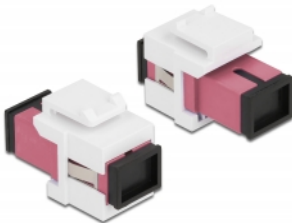

Delock Keystone Module SC Simplex female to SC Simplex female violet / white

Description

This module by Delock can be used to extend fiber optic cables. With its standardised dimensions it can be used for easy snap-in mounting in e.g. a Keystone patch panel, face plate or surface-mount box.

Specification

- Connectors:
 - 1 x SC Simplex female >
 - 1 x SC Simplex female
- Colour: violet
- For multi-mode fiber
- Insertion loss • With dust cover
- For Keystone ports with 19.2 x 14.9 mm
- Housing colour: white
- Dimensions (LxWxH): ca. 27.4 x 16.5 x 21.9 mm

System requirements

- A free SC plug

Package content

- Keystone module

Item no. 86717

EAN: 4043619867172

Country of origin: China

Package: • Zip poly bag

Images

General**Mounting type:** Keystone module**Interface****Connector 1:** 1 x SC Simplex female**Connector 2:** 1 x SC Simplex female**Physical characteristics****Housing colour:** white**Length:** 27.4 mm**Width:** 16.5 mm**Height:** 21.9 mm**Colour:** violet