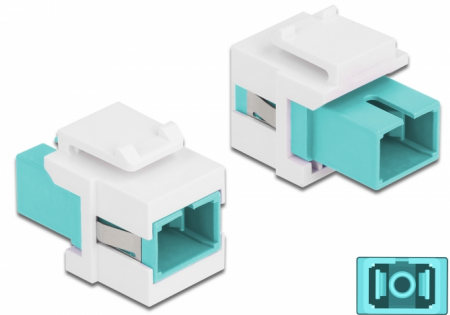

# Delock Keystone Module SC Simplex female to SC Simplex female aqua / white

## Description

This module by Delock can be used to extend fiber optic cables. With its standardised dimensions it can be used for easy snap-in mounting in e.g. a Keystone patch panel, face plate or surface-mount box.

## Technical details

- Connectors:
  - 1 x SC Simplex female >
  - 1 x SC Simplex female
- Colour: aqua
- For multi-mode fiber
- Insertion loss < 0.3 dB
- With dust cover
- For Keystone ports with 19.2 x 14.9 mm
- Housing colour: white
- Dimensions (LxWxH): ca. 27.4 x 16.5 x 21.9 mm

### Physical characteristics

Housing colour:	white
Length:	27.4 mm
Width:	16.5 mm
Height:	21.9 mm
Colour:	aqua