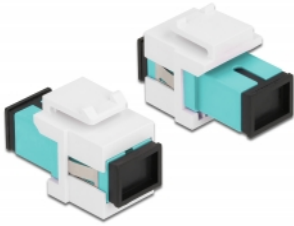

- Keystone module

Images