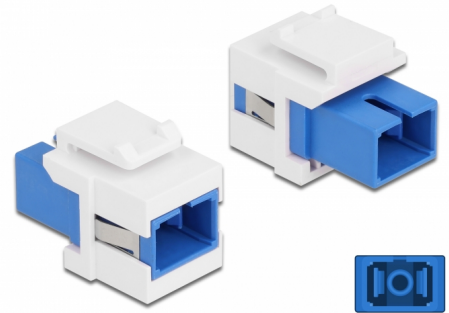

Delock Keystone Module SC Simplex female to SC Simplex female blue / white

Description

This module by Delock can be used to extend fiber optic cables. With its standardised dimensions it can be used for easy snap-in mounting in e.g. a Keystone patch panel, face plate or surface-mount box.

Item no. 86714

EAN: 4043619867141

Country of origin: China

Package: Zip poly bag

Specification

- Connectors:
 - 1 x SC Simplex female >
 - 1 x SC Simplex female
- Colour: blue
- For single-mode fiber
- Insertion loss < 0.2 dB
- With dust cover
- For Keystone ports with 19.2 x 14.9 mm
- Housing colour: white
- Dimensions (LxWxH): ca. 27.4 x 16.5 x 21.9 mm

System requirements

- A free SC plug

Package content

- Keystone module

Images

General

Mounting type:	Keystone module
----------------	-----------------

Interface

Connector 1:	1 x SC Simplex female
Connector 2:	1 x SC Simplex female

Physical characteristics

Housing colour:	white
Length:	27.4 mm
Width:	16.5 mm
Height:	21.9 mm
Colour:	blue