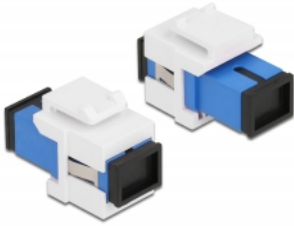

Delock Keystone Module SC Simplex female to SC Simplex female blue / white

Description

This module by Delock can be used to extend fiber optic cables. With its standardised dimensions it can be used for easy snap-in mounting in e.g. a Keystone patch panel, face plate or surface-mount box.

Item no. 86714

EAN: 4043619867141

Country of origin: China

Package: Zip poly bag

Specification

- Connectors:
 - 1 x SC Simplex female >
 - 1 x SC Simplex female
- Colour: blue
- For single-mode fiber
- Insertion loss < 0.2 dB
- With dust cover
- For Keystone ports with 19.2 x 14.9 mm
- Housing colour: white
- Dimensions (LxWxH): ca. 27.4 x 16.5 x 21.9 mm

System requirements

- A free SC plug

Package content

- Keystone module

Images

General

Mounting type:	Keystone module
----------------	-----------------

Interface

Connector 1:	1 x SC Simplex female
Connector 2:	1 x SC Simplex female

Physical characteristics

Housing colour:	white
Length:	27.4 mm
Width:	16.5 mm
Height:	21.9 mm
Colour:	blue