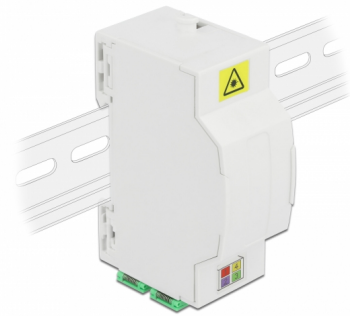

# Delock Optical Fiber Connection Box for DIN Rail 4 x SC Simplex or LC Duplex

## Description

This fiber optical junction box by Delock can accommodate up to four SC Simplex or LC Duplex fiber optical cables. The integrated clips allow the mounting on 35 mm DIN rails.

**Item no. 86543**

## Specification

- Optical fiber connection box for FTTH applications
- 4 slots for SC Simplex or LC Duplex couplings
- DIN rail mounting: 35 mm
- Protective flip
- Colour: white
- Material: ABS
- Dimensions (LxWxH): ca. 85.0 x 60.5 x 31.5 mm

## Package content

- Optical fiber connection box
- 4 x SC Simplex coupler with laser protection flip