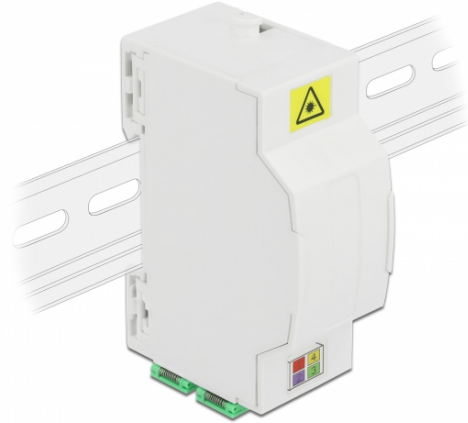

Delock Optical Fiber Connection Box for DIN Rail 4 x SC Simplex or LC Duplex

Description

This fiber optical junction box by Delock can accommodate up to four SC Simplex or LC Duplex fiber optical cables. The integrated clips allow the mounting on 35 mm DIN rails.

Specification

- Optical fiber connection box for FTTH applications
- 4 slots for SC Simplex or LC Duplex couplings
- DIN rail mounting: 35 mm
- Protective flip
- Colour: white
- Material: ABS
- Dimensions (LxWxH): ca. 85.0 x 60.5 x 31.5 mm

Package content

- Optical fiber connection box
- 4 x SC Simplex coupler with laser protection flip

Item no. 86543

EAN: 4043619865437

Country of origin: China

Package: • White Box

Images

General	
Mounting type:	DIN rail mounting: 35 mm
Physical characteristics	
Material:	ABS
Length:	85 mm
Width:	31.5 mm
Height:	29 mm
Colour:	white