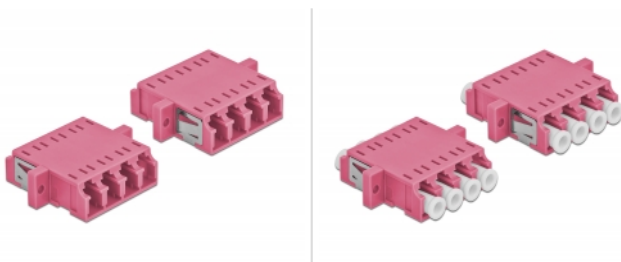

Delock Optical Fiber Coupler LC Quad female to LC Quad female Multi-mode 2 pieces purple

Description

With this LC Quad coupling by Delock, optical fiber male connectors can be easily connected to each other. The coupling enables a direct connection to the optical fiber cable and is suitable for simple mounting in optical fiber connection boxes, cabinets and patch panels.

Protection by dust cover

The coupling is equipped with an appropriate cap to protect the sleeve from dust and to keep it clean.

2 x

Specification

- Connectors:
 - 1 x LC Quad female >
 - 1 x LC Quad female
- For multi-mode fiber OM4
- Ceramic sleeve
- With dust cover
- Mounting via metal holder or screws
- 2 x mounting holes
- Mounting hole diameter: 2.3 mm
- Pitch of screw hole: ca. 30.7 mm
- Panel cut-out (WxH): ca. 26.6 x 9.5 mm
- Operating temperature: -20 °C ~ 70 °C
- Material: plastic
- Colour: violet
- Dimensions (LxWxH): ca. 29.2 x 25.6 x 9.3 mm

Item no. 86542

EAN: 4043619865420

Country of origin: China

Package: • Poly bag

System requirements

- A free LC Quad plug

Package content

- 2 x LC Quad coupler

Images

Interface	
Connector 1:	1 x LC Quad female
Connector 2:	1 x LC Quad female
Technical characteristics	
Operating temperature:	-20 °C ~ 70 °C
Physical characteristics	
Material:	plastic
Length:	29.2 mm
Width:	25.6 mm
Height:	9.3 mm
Colour:	violet