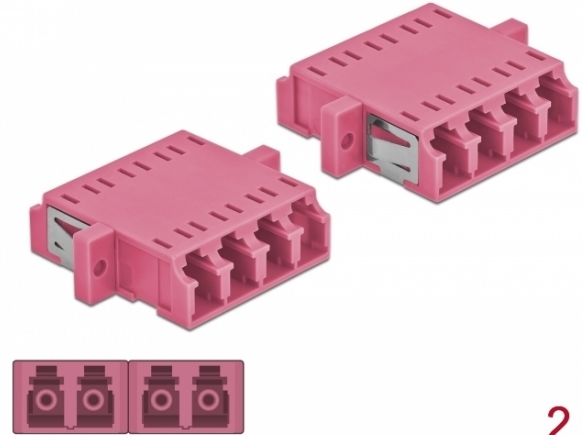

Delock Optical Fiber Coupler LC Quad female to LC Quad female Multi-mode 2 pieces purple

Description

With this LC Quad coupling by Delock, optical fiber male connectors can be easily connected to each other. The coupling enables a direct connection to the optical fiber cable and is suitable for simple mounting in optical fiber connection boxes, cabinets and patch panels.

Protection by dust cover

The coupling is equipped with an appropriate cap to protect the sleeve from dust and to keep it clean.

2 x

Specification

- Connectors:
 - 1 x LC Quad female >
 - 1 x LC Quad female
- For multi-mode fiber OM4
- Ceramic sleeve
- With dust cover
- Mounting via metal holder or screws
- 2 x mounting holes
- Mounting hole diameter: 2.3 mm
- Pitch of screw hole: ca. 30.7 mm
- Panel cut-out (WxH): ca. 26.6 x 9.5 mm
- Operating temperature: -20 °C ~ 70 °C
- Material: plastic
- Colour: violet
- Dimensions (LxWxH): ca. 29.2 x 25.6 x 9.3 mm

Item no. 86542

EAN: 4043619865420

Country of origin: China

Package: • Poly bag

System requirements

- A free LC Quad plug

Package content

- 2 x LC Quad coupler

Images

Interface	
Connector 1:	1 x LC Quad female
Connector 2:	1 x LC Quad female
Technical characteristics	
Operating temperature:	-20 °C ~ 70 °C
Physical characteristics	
Material:	plastic
Length:	29.2 mm
Width:	25.6 mm
Height:	9.3 mm
Colour:	violet