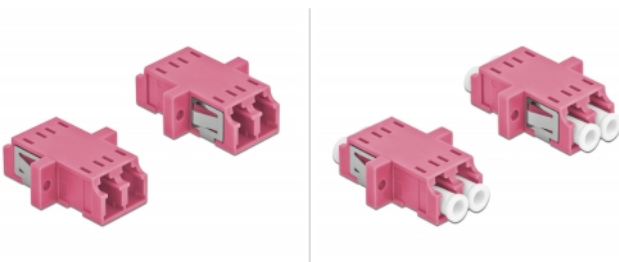

Delock Optical Fiber Coupler LC Duplex female to LC Duplex female Multi-mode 2 pieces violet

Description

With this LC Duplex coupling by Delock, optical fiber male connectors can be easily connected to each other. The coupling enables a direct connection to the optical fiber cable and is suitable for simple mounting in optical fiber connection boxes, cabinets and patch panels.

Protection by dust cover

The coupling is equipped with an appropriate cap to protect the sleeve from dust and to keep it clean.

2 x

Specification

- Connectors:
 - 1 x LC Duplex female >
 - 1 x LC Duplex female
- For multi-mode fiber OM4
- Ceramic sleeve
- With dust cover
- Mounting via metal holder or screws
- 2 x mounting holes
- Mounting hole diameter: 2.3 mm
- Pitch of screw hole: ca. 18 mm
- Panel cut-out (WxH): ca. 13.4 x 9.5 mm
- Operating temperature: -20 °C ~ 70 °C
- Material: plastic
- Colour: violet
- Dimensions (LxWxH): ca. 29.2 x 12.7 x 9.3 mm

Item no. 86537

EAN: 4043619865376

Country of origin: China

Package: Zip poly bag

System requirements

- A free LC Duplex plug

Package content

- 2 x LC Duplex coupler

Images

Interface	
Connector 1:	1 x LC Duplex female
Connector 2:	1 x LC Duplex female
Technical characteristics	
Operating temperature:	-20 °C ~ 70 °C
Physical characteristics	
Material:	plastic
Length:	29.2 mm
Width:	12.7 mm
Height:	9.3 mm
Colour:	violet