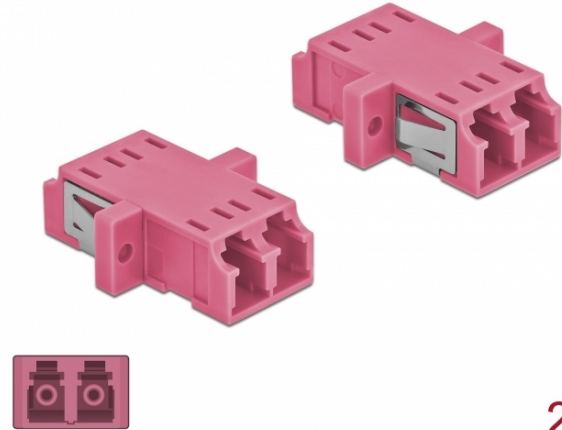

Delock Optical Fiber Coupler LC Duplex female to LC Duplex female Multi-mode 2 pieces violet

Description

With this LC Duplex coupling by Delock, optical fiber male connectors can be easily connected to each other. The coupling enables a direct connection to the optical fiber cable and is suitable for simple mounting in optical fiber connection boxes, cabinets and patch panels.

Protection by dust cover

The coupling is equipped with an appropriate cap to protect the sleeve from dust and to keep it clean.

2 x

Specification

- Connectors:
 - 1 x LC Duplex female >
 - 1 x LC Duplex female
- For multi-mode fiber OM4
- Ceramic sleeve
- With dust cover
- Mounting via metal holder or screws
- 2 x mounting holes
- Mounting hole diameter: 2.3 mm
- Pitch of screw hole: ca. 18 mm
- Panel cut-out (WxH): ca. 13.4 x 9.5 mm
- Operating temperature: -20 °C ~ 70 °C
- Material: plastic
- Colour: violet
- Dimensions (LxWxH): ca. 29.2 x 12.7 x 9.3 mm

Item no. 86537

EAN: 4043619865376

Country of origin: China

Package: Zip poly bag

System requirements

- A free LC Duplex plug

Package content

- 2 x LC Duplex coupler

Images

Interface	
Connector 1:	1 x LC Duplex female
Connector 2:	1 x LC Duplex female
Technical characteristics	
Operating temperature:	-20 °C ~ 70 °C
Physical characteristics	
Material:	plastic
Length:	29.2 mm
Width:	12.7 mm
Height:	9.3 mm
Colour:	violet