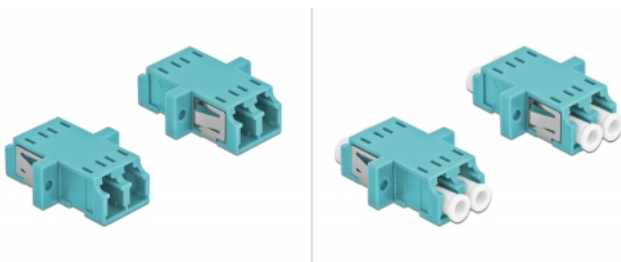

Delock Optical Fiber Coupler LC Duplex female to LC Duplex female Multi-mode 2 pieces light blue

Description

With this LC Duplex coupling by Delock, optical fiber male connectors can be easily connected to each other. The coupling enables a direct connection to the optical fiber cable and is suitable for simple mounting in optical fiber connection boxes, cabinets and patch panels.

Protection by dust cover

The coupling is equipped with an appropriate cap to protect the sleeve from dust and to keep it clean.

2 x

Specification

- Connectors:
 - 1 x LC Duplex female >
 - 1 x LC Duplex female
- For multi-mode fiber OM3
- Ceramic sleeve
- With dust cover
- Mounting via metal holder or screws
- 2 x mounting holes
- Mounting hole diameter: 2.3 mm
- Pitch of screw hole: ca. 18 mm
- Panel cut-out (WxH): ca. 13.4 x 9.5 mm
- Operating temperature: -20 °C ~ 70 °C
- Material: plastic
- Colour: light blue
- Dimensions (LxWxH): ca. 29.2 x 12.7 x 9.3 mm

Item no. 86536

EAN: 4043619865369

Country of origin: China

Package: Poly bag

System requirements

- A free LC Duplex plug

Package content

- 2 x LC Duplex coupler

Images

Interface	
Connector 1:	1 x LC Duplex female
Connector 2:	1 x LC Duplex female
Technical characteristics	
Operating temperature:	-20 °C ~ 70 °C
Physical characteristics	
Material:	plastic
Length:	29.2 mm
Width:	12.7 mm
Height:	9.3 mm
Colour:	light blue