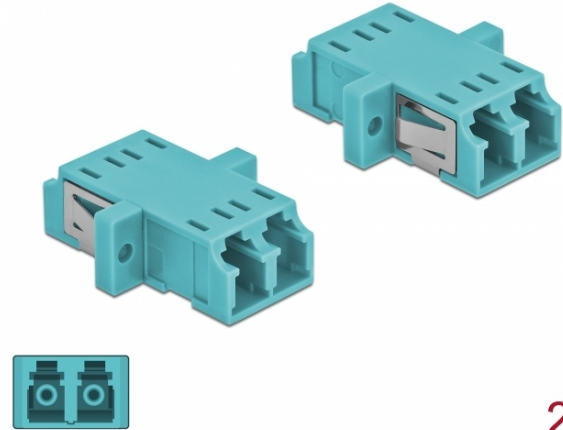

Delock Optical Fiber Coupler LC Duplex female to LC Duplex female Multi-mode 2 pieces light blue

Description

With this LC Duplex coupling by Delock, optical fiber male connectors can be easily connected to each other. The coupling enables a direct connection to the optical fiber cable and is suitable for simple mounting in optical fiber connection boxes, cabinets and patch panels.

Protection by dust cover

The coupling is equipped with an appropriate cap to protect the sleeve from dust and to keep it clean.

2 x

Specification

- Connectors:
 - 1 x LC Duplex female >
 - 1 x LC Duplex female
- For multi-mode fiber OM3
- Ceramic sleeve
- With dust cover
- Mounting via metal holder or screws
- 2 x mounting holes
- Mounting hole diameter: 2.3 mm
- Pitch of screw hole: ca. 18 mm
- Panel cut-out (WxH): ca. 13.4 x 9.5 mm
- Operating temperature: -20 °C ~ 70 °C
- Material: plastic
- Colour: light blue
- Dimensions (LxWxH): ca. 29.2 x 12.7 x 9.3 mm

Item no. 86536

EAN: 4043619865369

Country of origin: China

Package: Poly bag

System requirements

- A free LC Duplex plug

Package content

- 2 x LC Duplex coupler

Images

Interface	
Connector 1:	1 x LC Duplex female
Connector 2:	1 x LC Duplex female
Technical characteristics	
Operating temperature:	-20 °C ~ 70 °C
Physical characteristics	
Material:	plastic
Length:	29.2 mm
Width:	12.7 mm
Height:	9.3 mm
Colour:	light blue