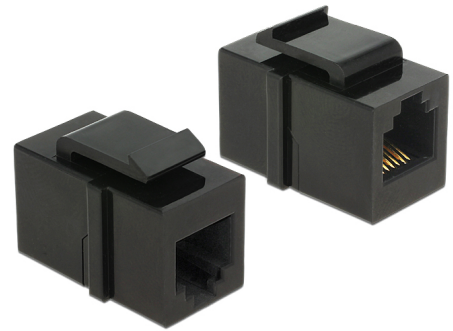

Delock Keystone Module RJ12 female > RJ12 female Cat.3 black

Description

This module by Delock can be used to extend a telephone cable. With its standardised dimensions it can be used for easy snap-in mounting in e.g. a Keystone patchpanel, face plate or surface-mount box.

Item no. 86390

EAN: 4043619863907

Country of origin: China

Package: Zip poly bag

Specification

- Connector: RJ12 female > RJ12 female (6P6C), 1:1 connected
- Compatible with RJ11 (6P/2C) and RJ14 (6P/4C)
- Unshielded (Cat.3)
- For Keystone ports with 19.2 x 14.9 mm
- Colour: black
- Dimensions (LxWxH): ca. 27.0 x 19.5 x 16.8 mm