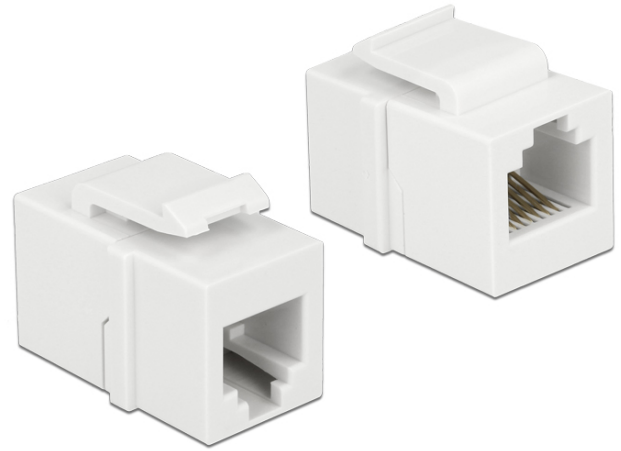

Delock Keystone Module RJ12 female > RJ12 female Cat.3 white

Description

This module by Delock can be used to extend a telephone cable. With its standardised dimensions it can be used for easy snap-in mounting in e.g. a Keystone patchpanel, face plate or surface-mount box.

Specification

- Connector: RJ12 female > RJ12 female (6P6C), 1:1 connected
- Compatible with RJ11 (6P/2C) and RJ14 (6P/4C)
- Unshielded (Cat.3)
- For Keystone ports with 19.2 x 14.9 mm
- Colour: white
- Dimensions (LxWxH): ca. 27.0 x 19.5 x 16.8 mm

Package content

- Keystone module

Item no. 86380

EAN: 4043619863808

Country of origin: China

Package: • Zip poly bag