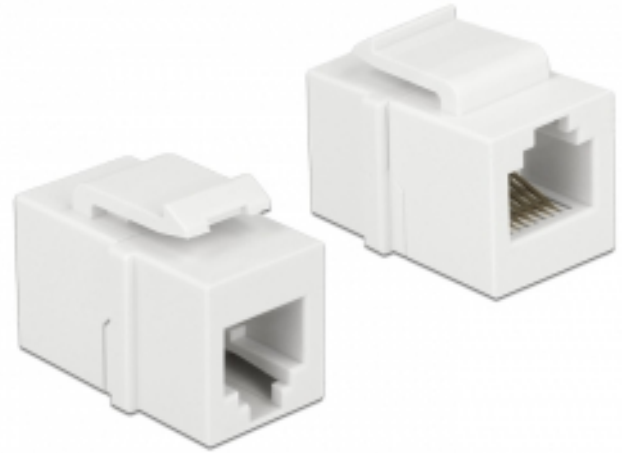

Delock Keystone Module RJ12 female > RJ12 female Cat.3 white

Description

This module by Delock can be used to extend a telephone cable. With its standardised dimensions it can be used for easy snap-in mounting in e.g. a Keystone patchpanel, face plate or surface-mount box.

Specification

- Connector: RJ12 female > RJ12 female (6P6C), 1:1 connected
- Compatible with RJ11 (6P/2C) and RJ14 (6P/4C)
- Unshielded (Cat.3)
- For Keystone ports with 19.2 x 14.9 mm
- Colour: white
- Dimensions (LxWxH): ca. 27.0 x 19.5 x 16.8 mm