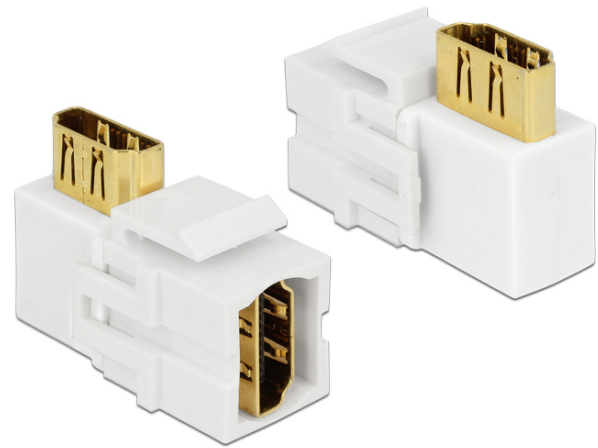

Keystone Module HDMI female > HDMI female 90° angled white

Description

This module by Delock can be used to extend e.g. an HDMI cable. With its standardised dimensions it can be used for easy snap-in mounting in e.g. a Keystone patchpanel, face plate or surface-mount box.

Specification

- Connector:
external: 1 x HDMI-A 19 pin female
internal: 1 x HDMI-A 19 pin female 90° angled
- Gold-plated contacts
- For Keystone ports with 19.2 x 14.9 mm
- Colour: white
- Dimensions (LxWxH): 35.8 x 16.8 x 25.3 mm

Package content

- Keystone module

Item no. 86359

EAN: 4043619863594

Country of origin: China

Package: Zip poly bag