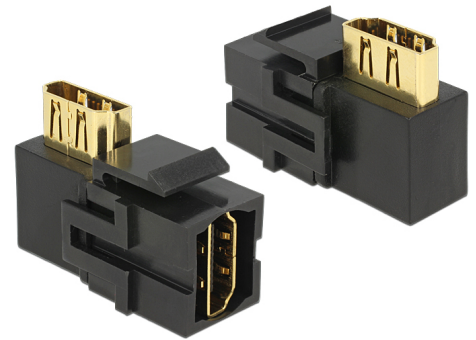

Delock Keystone Module HDMI female > HDMI female 90° angled black

Description

This module by Delock can be used to extend e.g. an HDMI cable. With its standardised dimensions it can be used for easy snap-in mounting in e.g. a Keystone patchpanel, face plate or surface-mount box.

Item no. 86358

EAN: 4043619863587

Country of origin: China

Package: Zip poly bag

Specification

- Connector:
external: 1 x HDMI-A 19 pin female
internal: 1 x HDM-A 19 pin female 90° angled
- Gold-plated contacts
- For Keystone ports with 19.2 x 14.9 mm
- Colour: black
- Dimensions (LxWxH): 35.8 x 16.8 x 25.3 mm

Package content

- Keystone module

Images

Beispiel