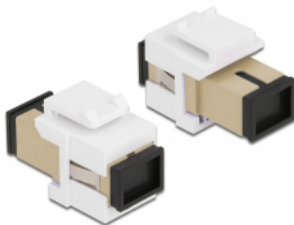

Delock Keystone Module SC Simplex female to SC Simplex female beige / white

Description

This module by Delock can be used to extend fiber optic cables. With its standardised dimensions it can be used for easy snap-in mounting in e.g. a Keystone patch panel, face plate or surface-mount box.

Specification

- Connectors:
 - 1 x SC Simplex female >
 - 1 x SC Simplex female
- Colour: beige
- For multi-mode fiber
- Insertion loss • With dust cover
- For Keystone ports with 19.2 x 14.9 mm
- Housing colour: white
- Dimensions (LxWxH): ca. 27.4 x 16.5 x 21.9 mm

System requirements

- A free SC plug

Package content

- Keystone module

Item no. 86331

EAN: 4043619863310

Country of origin: China

Package: • Zip poly bag

Images

General	
Mounting type:	Keystone module
Interface	
Connector 1:	1 x SC Simplex female
Connector 2:	1 x SC Simplex female
Physical characteristics	
Housing colour:	white
Length:	27.4 mm
Width:	16.5 mm
Height:	21.9 mm
Colour:	beige