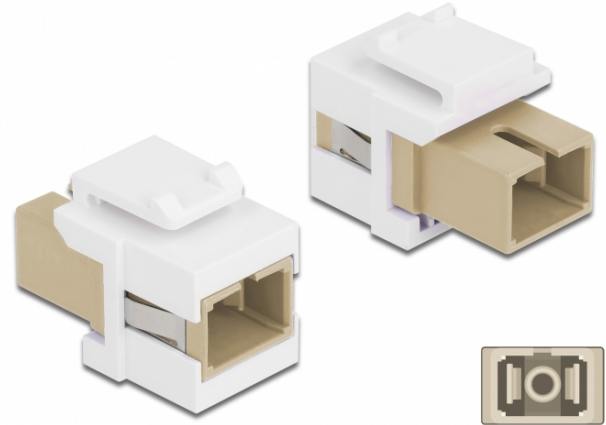

Delock Keystone Module SC Simplex female to SC Simplex female beige / white

Description

This module by Delock can be used to extend fiber optic cables. With its standardised dimensions it can be used for easy snap-in mounting in e.g. a Keystone patch panel, face plate or surface-mount box.

Specification

- Connectors:
 - 1 x SC Simplex female >
 - 1 x SC Simplex female
- Colour: beige
- For multi-mode fiber
- Insertion loss • With dust cover
- For Keystone ports with 19.2 x 14.9 mm
- Housing colour: white
- Dimensions (LxWxH): ca. 27.4 x 16.5 x 21.9 mm

System requirements

- A free SC plug

Package content

- Keystone module

Item no. 86331

EAN: 4043619863310

Country of origin: China

Package: • Zip poly bag

Images

General	
Mounting type:	Keystone module
Interface	
Connector 1:	1 x SC Simplex female
Connector 2:	1 x SC Simplex female
Physical characteristics	
Housing colour:	white
Length:	27.4 mm
Width:	16.5 mm
Height:	21.9 mm
Colour:	beige