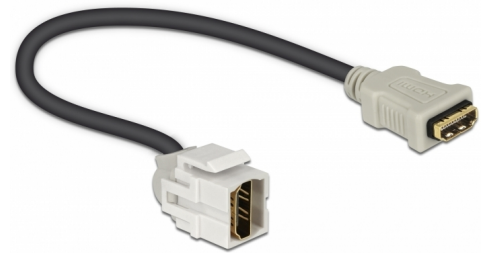

Delock Keystone Module HDMI female 250° > HDMI female with cable white

Description

This module by Delock can be used to extend e.g. a HDMI cable. With its standardised dimensions it can be used for easy snap-in mounting in e.g. a Keystone patch panel, face plate or surface-mount box. The short, angled cable has a small mounting depth and allows a space-saving installation in hard to reach places in equipment or in cable ducts.

30 cm

Item no. 86328

EAN: 4043619863280

Country of origin: China

Package: Zip poly bag

Specification

- Connectors:
 - 1 x HDMI-A female >
 - 1 x HDMI-A female
- Resolution up to 3840 x 2160 @ 30 Hz (depending on the system and the connected hardware)
- Contacts gold-plated
- For Keystone ports with 19.2 x 14.9 mm
- Colour: white
- Length incl. connectors: ca. 30 cm

System requirements

- A free HDMI-A male port

Package content

- Keystone module with cable

Images

General

Mounting type:	Keystone module
----------------	-----------------

Interface

External:	1 x HDMI female
Internal:	1 x HDMI female

Physical characteristics

Housing colour:	white
Cable length incl. connector:	30 cm