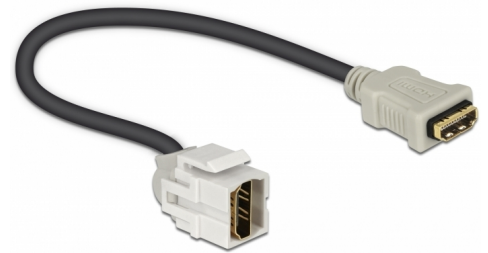

# Delock Keystone Module HDMI female 250° > HDMI female with cable white

## Description

This module by Delock can be used to extend e.g. a HDMI cable. With its standardised dimensions it can be used for easy snap-in mounting in e.g. a Keystone patch panel, face plate or surface-mount box. The short, angled cable has a small mounting depth and allows a space-saving installation in hard to reach places in equipment or in cable ducts.

## Technical details

- Connectors:
  - 1 x HDMI-A female >
  - 1 x HDMI-A female
- Resolution up to 3840 x 2160 @ 30 Hz (depending on the system and the connected hardware)
- Contacts gold-plated
- For Keystone ports with 19.2 x 14.9 mm
- Colour: white
- Length incl. connectors: ca. 30 cm

## Physical characteristics

Housing colour:	white
Cable length incl. connector:	30 cm