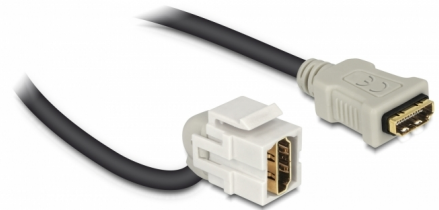

# Delock Keystone Module HDMI female 110° > HDMI female with cable white

## Description

This module by Delock can be used to extend e.g. a HDMI cable. With its standardised dimensions it can be used for easy snap-in mounting in e.g. a Keystone patch panel, face plate or surface-mount box. The short, angled cable has a small mounting depth and allows a space-saving installation in hard to reach places in equipment or in cable ducts.

## Specification

- Connectors:
  - 1 x HDMI-A female >
  - 1 x HDMI-A female
- Resolution up to 3840 x 2160 @ 30 Hz (depending on the system and the connected hardware)
- Contacts gold-plated
- For Keystone ports with 19.2 x 14.9 mm
- Colour: white
- Length incl. connectors: ca. 30 cm

## Physical characteristics

Housing colour:	white
Cable length incl. connector:	30 cm