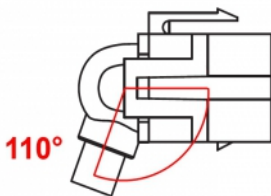

Delock Keystone Module HDMI female 110° > HDMI female with cable white

Description

This module by Delock can be used to extend e.g. a HDMI cable. With its standardised dimensions it can be used for easy snap-in mounting in e.g. a Keystone patch panel, face plate or surface-mount box. The short, angled cable has a small mounting depth and allows a space-saving installation in hard to reach places in equipment or in cable ducts.

30 cm

Specification

- Connectors:
 - 1 x HDMI-A female >
 - 1 x HDMI-A female
- Resolution up to 3840 x 2160 @ 30 Hz (depending on the system and the connected hardware)
- Contacts gold-plated
- For Keystone ports with 19.2 x 14.9 mm
- Colour: white
- Length incl. connectors: ca. 30 cm

Images

General	
Mounting type:	Keystone module
Interface	
External:	1 x HDMI female
Internal:	1 x HDMI female
Physical characteristics	
Housing colour:	white
Cable length incl. connector:	30 cm