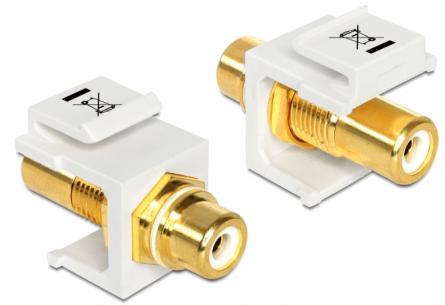

Delock Keystone Module RCA female > RCA female gold plated white / white

Description

This module by Delock can be used to extend e.g. a stereo cable. With its standardised dimensions it can be used for easy snap-in mounting in e.g. a Keystone patchpanel, face plate or surface-mount box.

Item no. 86310

EAN: 4043619863105

Country of origin: Taiwan,
Republic of China

Package: Zip poly bag

Specification

- Connectors:
 - 1 x RCA female >
 - 1 x RCA female
- Marking: white
- Connector finishing: brass gold plated
- Length in front of the panel: ca. 9.5 mm
- For Keystone ports with 19.2 x 14.9 mm
- Housing colour: white
- Dimensions (LxWxH): ca. 33.2 x 16.3 x 22.3 mm

Package content

- Keystone module

General

Mounting type:	Keystone module
----------------	-----------------

Interface

External:	1 x RCA female
Internal:	1 x RCA female

Physical characteristics

Housing colour:	white
Length:	33.2 mm
Width:	16.3 mm
Height:	22.3 mm
Colour:	white