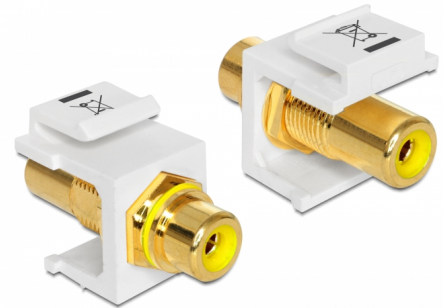

Delock Keystone Module RCA female > RCA female gold plated yellow / white

Description

This module by Delock can be used to extend e.g. a stereo cable. With its standardised dimensions it can be used for easy snap-in mounting in e.g. a Keystone patchpanel, face plate or surface-mount box.

Item no. 86309

EAN: 4043619863099

Country of origin: Taiwan,
Republic of China

Package: Zip poly bag

Specification

- Connectors:
 - 1 x RCA female >
 - 1 x RCA female
- Marking: yellow
- Connector finishing: brass gold plated
- Length in front of the panel: ca. 9.5 mm
- For Keystone ports with 19.2 x 14.9 mm
- Housing colour: white
- Dimensions (LxWxH): ca. 33.2 x 16.3 x 22.3 mm

Package content

- Keystone module

General

Mounting type:	Keystone module
----------------	-----------------

Interface

External:	1 x RCA female
Internal:	1 x RCA female

Physical characteristics

Housing colour:	white
Length:	33.2 mm
Width:	16.3 mm
Height:	22.3 mm
Colour:	yellow