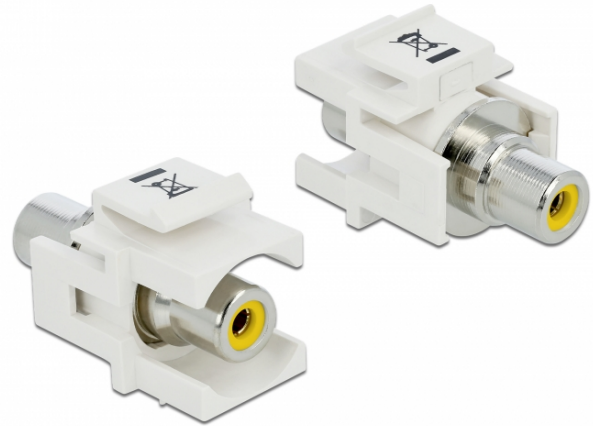

Delock Keystone Module RCA female > RCA female yellow / white

Description

This module by Delock can be used to extend e.g. a stereo cable. With its standardised dimensions it can be used for easy snap-in mounting in e.g. a Keystone patchpanel, face plate or surface-mount box.

Specification

- Connectors:
1 x RCA female >
1 x RCA female
- Marking: yellow
- Flush mount to the front panel
- For Keystone ports with 19.2 x 14.9 mm
- Housing colour: white
- Dimensions (LxWxH): ca. 33.2 x 18.0 x 22.3 mm

Package content

- Keystone module

Item no. 86306

EAN: 4043619863068

Country of origin: Taiwan, Republic of China

Package: Zip poly bag

General	
Mounting type:	Keystone module
Interface	
External:	1 x Cinch female
Internal:	1 x RCA female
Physical characteristics	
Housing colour:	white
Length:	33.2 mm
Width:	18.0 mm
Height:	22.3 mm
Colour:	yellow