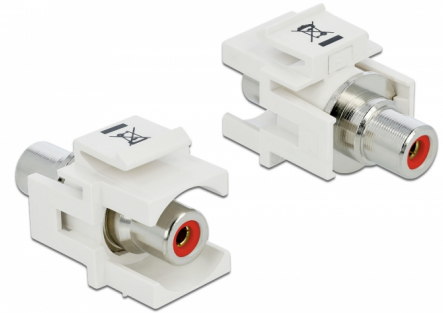

Delock Keystone Module RCA female > RCA female red / white

Description

This module by Delock can be used to extend e.g. a stereo cable. With its standardised dimensions it can be used for easy snap-in mounting in e.g. a Keystone patchpanel, face plate or surface-mount box.

Item no. 86305

EAN: 4043619863051

Country of origin: Taiwan,
Republic of China

Package: Zip poly bag

Specification

- Connectors:
 - 1 x RCA female >
 - 1 x RCA female
- Marking: red
- Flush mount to the front panel
- For Keystone ports with 19.2 x 14.9 mm
- Housing colour: white
- Dimensions (LxWxH): ca. 33.2 x 18.0 x 22.3 mm

Package content

- Keystone module

General

Mounting type:	Keystone module
----------------	-----------------

Interface

External:	1 x RCA female
Internal:	1 x RCA female

Physical characteristics

Housing colour:	white
Length:	33.2 mm
Width:	18.0 mm
Height:	22.3 mm
Colour:	red