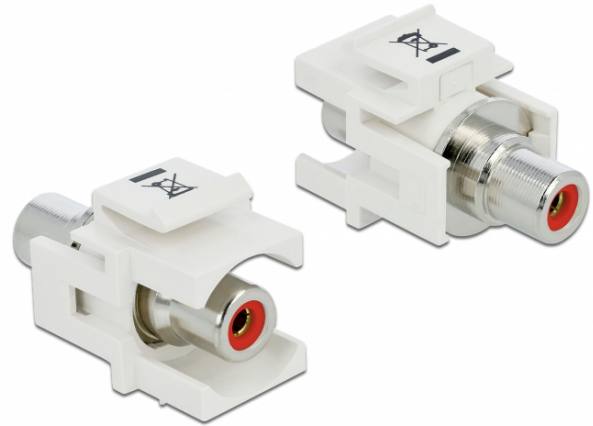

Delock Keystone Module RCA female > RCA female red / white

Description

This module by Delock can be used to extend e.g. a stereo cable. With its standardised dimensions it can be used for easy snap-in mounting in e.g. a Keystone patchpanel, face plate or surface-mount box.

Specification

- Connectors:
 - 1 x RCA female >
 - 1 x RCA female
- Marking: red
- Flush mount to the front panel
- For Keystone ports with 19.2 x 14.9 mm
- Housing colour: white
- Dimensions (LxWxH): ca. 33.2 x 18.0 x 22.3 mm

Package content

- Keystone module

Item no. 86305

EAN: 4043619863051

Country of origin: Taiwan, Republic of China

Package: Zip poly bag

General	
Mounting type:	Keystone module
Interface	
External:	1 x Cinch female
Internal:	1 x RCA female
Physical characteristics	
Housing colour:	white
Length:	33.2 mm
Width:	18.0 mm
Height:	22.3 mm
Colour:	red