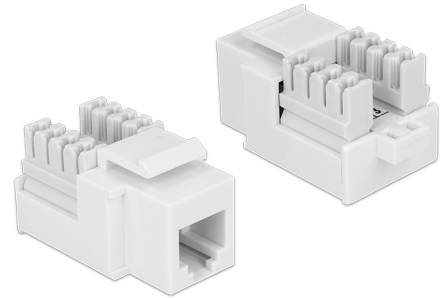

Delock Keystone module RJ12 female > LSA Cat.3 white

Description

This module by Delock can be used to connect a telephone cable to an RJ12 female port. With its standardised dimensions it can be used for easy snap-in mounting in e. g. a Keystone patchpanel, face plate or surface-mount box.

Item no. 86198

EAN: 4043619861989

Country of origin: China

Package: Poly bag

Product areas

- Connector:
External: 1 x RJ12 (RJ25) female (6P/6C) >
Internal: 1 x LSA
- Compatible with RJ11 (6P/2C) and RJ14 (6P/4C)
- Unshielded (Cat.3)
- For solid or stranded wire up to 0.644 mm (22 - 26 AWG)
- For Keystone ports with 19.2 x 14.9 mm
- Colour: white
- Dimensions (LxWxH): 38.9 x 21.0 x 19.8 mm

System requirements

- LSA or 110 insertion tool

Package content

- Keystone module

General

Mounting type:	Keystone module
----------------	-----------------

Interface

External:	1 x RJ12 jack
Internal:	1 x LSA block

Physical characteristics

Housing colour:	white
Length:	38.9 mm
Width:	19.8 mm
Height:	21 mm