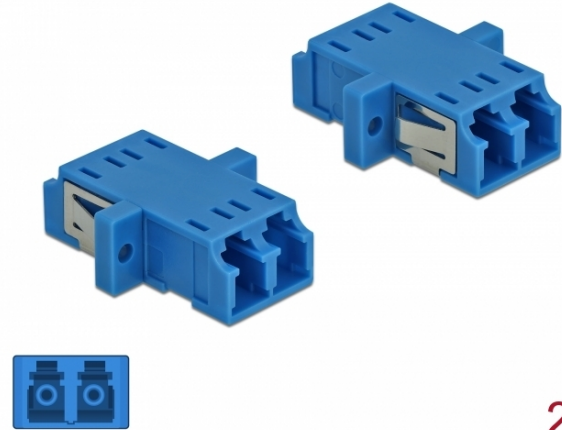

Delock Optical Fiber Coupler LC Duplex female to LC Duplex female Single-mode 2 pieces blue

Description

With this LC Duplex coupling by Delock, optical fiber male connectors can be easily connected to each other. The coupling enables a direct connection to the optical fiber cable and is suitable for simple mounting in optical fiber connection boxes, cabinets and patch panels.

Protection by dust cover

The coupling is equipped with an appropriate cap to protect the sleeve from dust and to keep it clean.

2 x

Specification

- Connectors:
 - 1 x LC Duplex female >
 - 1 x LC Duplex female
- For single-mode fiber
- Ceramic sleeve
- With dust cover
- Mounting via metal holder or screws
- 2 x mounting holes
- Mounting hole diameter: 2.3 mm
- Pitch of screw hole: ca. 18 mm
- Panel cut-out (WxH): ca. 13.4 x 9.5 mm
- Operating temperature: -20 °C ~ 70 °C
- Material: plastic
- Colour: blue
- Dimensions (LxWxH): ca. 29.2 x 12.7 x 9.3 mm

Item no. 85999

EAN: 4043619859993

Country of origin: China

Package: Poly bag

System requirements

- A free LC Duplex plug

Package content

- 2 x LC Duplex coupler

Images

Interface	
Connector 1:	1 x LC Duplex female
Connector 2:	1 x LC Duplex female
Technical characteristics	
Operating temperature:	-20 °C ~ 70 °C
Physical characteristics	
Material:	plastic
Length:	29.2 mm
Width:	12.7 mm
Height:	9.3 mm
Colour:	blue