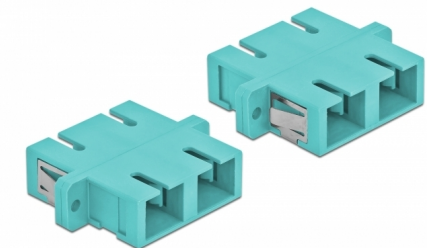

Delock Optical Fiber Coupler SC Duplex female to SC Duplex female Multi-mode 4 pieces light blue

Description

With this SC Duplex coupling by Delock, optical fiber male connectors can be easily connected to each other. The coupling enables a direct connection to the optical fiber cable and is suitable for simple mounting in optical fiber connection boxes, cabinets and patch panels.

Protection by dust cover

The coupling is equipped with an appropriate cap to protect the sleeve from dust and to keep it clean.

4 x

Item no. 85997

EAN: 4043619859979

Country of origin: China

Package: Poly bag

Technical details

- Connectors:
 - 1 x SC Duplex female >
 - 1 x SC Duplex female
- For multi-mode fiber OM3
- Ceramic sleeve
- With dust cover
- Mounting via metal holder or screws
- 2 x mounting holes
- Mounting hole diameter: 2.4 mm
- Pitch of screw hole: ca. 30.7 mm
- Panel cut-out (WxH): ca. 26.6 x 9.5 mm
- Operating temperature: -20 °C ~ 70 °C
- Material: plastic
- Colour: light blue
- Dimensions (LxWxH): ca. 34.7 x 25.6 x 9.3 mm

Operating temperature:	-20 °C ~ 70 °C
------------------------	----------------

Physical characteristics

Material:	Plastic
Length:	34.7 mm
Width:	25.6 mm
Height:	9.3 mm
Colour:	light blue