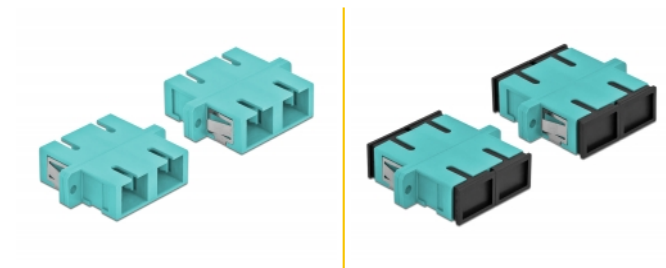

Delock Optical Fiber Coupler SC Duplex female to SC Duplex female Multi-mode 4 pieces light blue

Description

With this SC Duplex coupling by Delock, optical fiber male connectors can be easily connected to each other. The coupling enables a direct connection to the optical fiber cable and is suitable for simple mounting in optical fiber connection boxes, cabinets and patch panels.

Protection by dust cover

The coupling is equipped with an appropriate cap to protect the sleeve from dust and to keep it clean.

4 x

Item no. 85997

EAN: 4043619859979

Country of origin: China

Package: Poly bag

Technical details

- Connectors:
 - 1 x SC Duplex female >
 - 1 x SC Duplex female
- For multi-mode fiber OM3
- Ceramic sleeve
- With dust cover
- Mounting via metal holder or screws
- 2 x mounting holes
- Mounting hole diameter: 2.4 mm
- Pitch of screw hole: ca. 30.7 mm
- Panel cut-out (WxH): ca. 26.6 x 9.5 mm
- Operating temperature: -20 °C ~ 70 °C
- Material: plastic
- Colour: light blue
- Dimensions (LxWxH): ca. 34.7 x 25.6 x 9.3 mm

System requirements

- A free SC Duplex male port

Package content

- 4 x SC Duplex coupler

Images

Interface

Connector 1:	1 x SC Duplex female
Connector 2:	1 x SC Duplex female

Technical characteristics