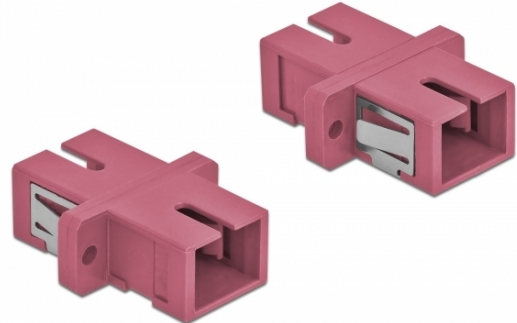

Delock Optical Fiber Coupler SC Simplex female to SC Simplex female Multi-mode 4 pieces violet

Description

With this SC Simplex coupling by Delock, optical fiber male connectors can be easily connected to each other. The coupling enables a direct connection to the optical fiber cable and is suitable for simple mounting in optical fiber connection boxes, cabinets and patch panels.

Protection by dust cover

The coupling is equipped with an appropriate cap to protect the sleeve from dust and to keep it clean.