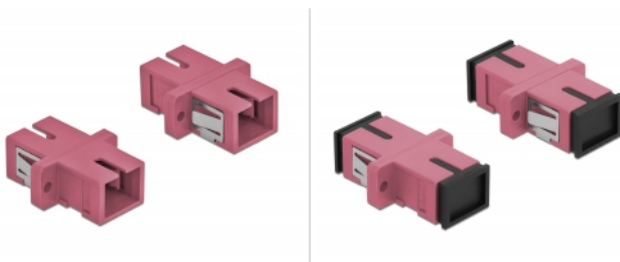

## Description

With this SC Simplex coupling by Delock, optical fiber male connectors can be easily connected to each other. The coupling enables a direct connection to the optical fiber cable and is suitable for simple mounting in optical fiber connection boxes, cabinets and patch panels.

## Specification

- Connectors:
  - 1 x SC Simplex female >
  - 1 x SC Simplex female
- For multi-mode fiber OM4
- Ceramic sleeve
- With dust cover
- Mounting via metal holder or screws
- 2 x mounting holes
- Mounting hole diameter: 2.4 mm
- Pitch of screw hole: ca. 18 mm
- Panel cut-out (WxH): ca. 13.4 x 9.5 mm
- Operating temperature: -20 °C ~ 70 °C
- Material: plastic
- Colour: violet
- Dimensions (LxWxH): ca. 27.4 x 12.7 x 9.3 mm

## System requirements

- A free SC Simplex male port

## Images

Interface	
Connector 1:	1 x SC Simplex female
Connector 2:	1 x SC Simplex female
Technical characteristics	
Operating temperature:	-20 °C ~ 70 °C
Physical characteristics	
Material:	plastic
Length:	27.4 mm
Width:	12.7 mm
Height:	9.3 mm
Colour:	violet