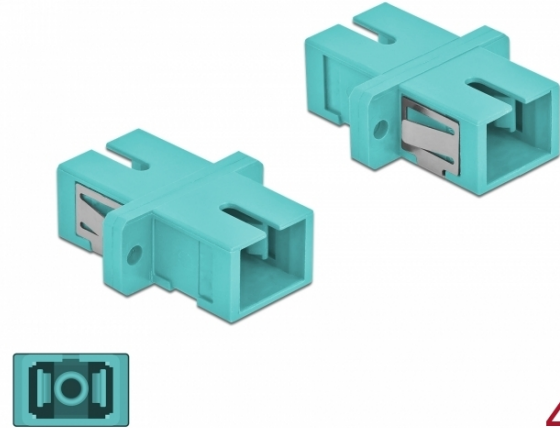

Delock Optical Fiber Coupler SC Simplex female to SC Simplex female Multi-mode 4 pieces light blue

Description

With this SC Simplex coupling by Delock, optical fiber male connectors can be easily connected to each other. The coupling enables a direct connection to the optical fiber cable and is suitable for simple mounting in optical fiber connection boxes, cabinets and patch panels.

Protection by dust cover

The coupling is equipped with an appropriate cap to protect the sleeve from dust and to keep it clean.

4 x

Specification

- Connectors:
 - 1 x SC Simplex female >
 - 1 x SC Simplex female
- For multi-mode fiber OM3
- Ceramic sleeve
- With dust cover
- Mounting via metal holder or screws
- 2 x mounting holes
- Mounting hole diameter: 2.4 mm
- Pitch of screw hole: ca. 18 mm
- Panel cut-out (WxH): ca. 13.4 x 9.5 mm
- Operating temperature: -20 °C ~ 70 °C
- Material: plastic
- Colour: light blue
- Dimensions (LxWxH): ca. 27.4 x 12.7 x 9.3 mm

Item no. 85994

EAN: 4043619859948

Country of origin: China

Package: Poly bag

System requirements

- A free SC Simplex male port

Package content

- 4 x SC Simplex coupler

Images

Interface	
Connector 1:	1 x SC Simplex female
Connector 2:	1 x SC Simplex female
Technical characteristics	
Operating temperature:	-20 °C ~ 70 °C
Physical characteristics	
Material:	plastic
Length:	27.4 mm
Width:	12.7 mm
Height:	9.3 mm
Colour:	light blue