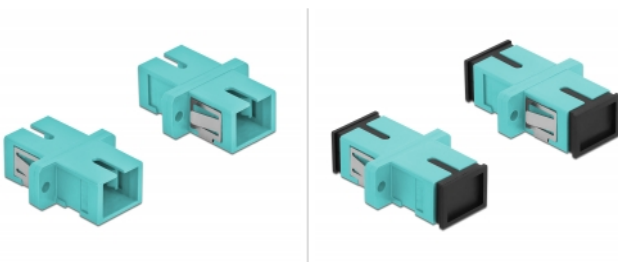

Delock Optical Fiber Coupler SC Simplex female to SC Simplex female Multi-mode 4 pieces light blue

Description

With this SC Simplex coupling by Delock, optical fiber male connectors can be easily connected to each other. The coupling enables a direct connection to the optical fiber cable and is suitable for simple mounting in optical fiber connection boxes, cabinets and patch panels.

Protection by dust cover

The coupling is equipped with an appropriate cap to protect the sleeve from dust and to keep it clean.

4 x

Specification

- Connectors:
 - 1 x SC Simplex female >
 - 1 x SC Simplex female
- For multi-mode fiber OM3
- Ceramic sleeve
- With dust cover
- Mounting via metal holder or screws
- 2 x mounting holes
- Mounting hole diameter: 2.4 mm
- Pitch of screw hole: ca. 18 mm
- Panel cut-out (WxH): ca. 13.4 x 9.5 mm
- Operating temperature: -20 °C ~ 70 °C
- Material: plastic
- Colour: light blue
- Dimensions (LxWxH): ca. 27.4 x 12.7 x 9.3 mm

Item no. 85994

EAN: 4043619859948

Country of origin: China

Package: Poly bag

System requirements

- A free SC Simplex male port

Package content

- 4 x SC Simplex coupler

Images

Interface	
Connector 1:	1 x SC Simplex female
Connector 2:	1 x SC Simplex female
Technical characteristics	
Operating temperature:	-20 °C ~ 70 °C
Physical characteristics	
Material:	plastic
Length:	27.4 mm
Width:	12.7 mm
Height:	9.3 mm
Colour:	light blue