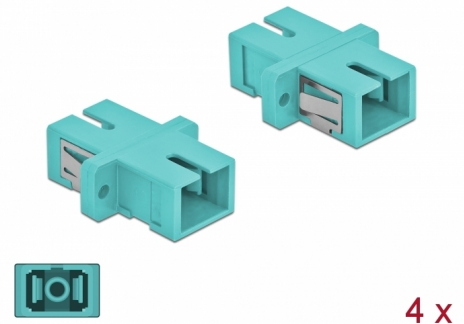

Delock Optical Fiber Coupler SC Simplex female to SC Simplex female Multi-mode 4 pieces light blue

Description

With this SC Simplex coupling by Delock, optical fiber male connectors can be easily connected to each other. The coupling enables a direct connection to the optical fiber cable and is suitable for simple mounting in optical fiber connection boxes, cabinets and patch panels.

Protection by dust cover

The coupling is equipped with an appropriate cap to protect the sleeve from dust and to keep it clean.

4 x

Item no. 85994

EAN: 4043619859948

Country of origin: China

Package: Poly bag

Technical details

- Connectors:
 - 1 x SC Simplex female >
 - 1 x SC Simplex female
- For multi-mode fiber OM3
- Ceramic sleeve
- With dust cover
- Mounting via metal holder or screws
- 2 x mounting holes
- Mounting hole diameter: 2.4 mm
- Pitch of screw hole: ca. 18 mm
- Panel cut-out (WxH): ca. 13.4 x 9.5 mm
- Operating temperature: -20 °C ~ 70 °C
- Material: plastic
- Colour: light blue
- Dimensions (LxWxH): ca. 27.4 x 12.7 x 9.3 mm

System requirements

- A free SC Simplex male port

Package content

- 4 x SC Simplex coupler

Images

Interface

| | |
|--------------|-----------------------|
| Connector 1: | 1 x SC Simplex female |
| Connector 2: | 1 x SC Simplex female |