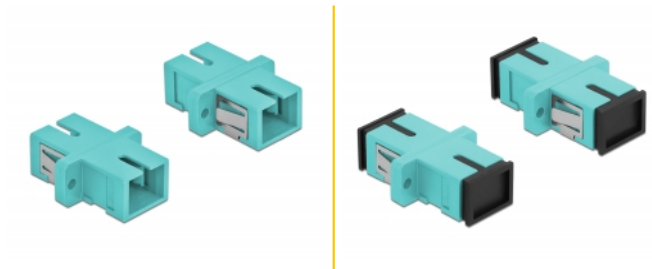

Delock Optical Fiber Coupler SC Simplex female to SC Simplex female Multi-mode 4 pieces light blue

Description

With this SC Simplex coupling by Delock, optical fiber male connectors can be easily connected to each other. The coupling enables a direct connection to the optical fiber cable and is suitable for simple mounting in optical fiber connection boxes, cabinets and patch panels.

Protection by dust cover

The coupling is equipped with an appropriate cap to protect the sleeve from dust and to keep it clean.

4 x

Item no. 85994

EAN: 4043619859948

Country of origin: China

Package: Poly bag

Technical details

- Connectors:
 - 1 x SC Simplex female >
 - 1 x SC Simplex female
- For multi-mode fiber OM3
- Ceramic sleeve
- With dust cover
- Mounting via metal holder or screws
- 2 x mounting holes
- Mounting hole diameter: 2.4 mm
- Pitch of screw hole: ca. 18 mm
- Panel cut-out (WxH): ca. 13.4 x 9.5 mm
- Operating temperature: -20 °C ~ 70 °C
- Material: plastic
- Colour: light blue
- Dimensions (LxWxH): ca. 27.4 x 12.7 x 9.3 mm

System requirements

- A free SC Simplex male port

Package content

- 4 x SC Simplex coupler

Images

Interface

| | |
|--------------|-----------------------|
| Connector 1: | 1 x SC Simplex female |
| Connector 2: | 1 x SC Simplex female |