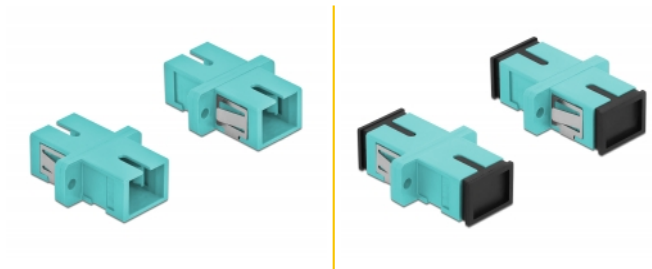

- A free SC Simplex male port

Package content

- 4 x SC Simplex coupler

Images