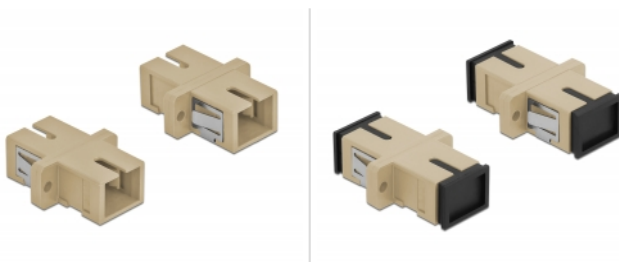

Delock Optical Fiber Coupler SC Simplex female to SC Simplex female Multi-mode 4 pieces beige

Description

With this SC Simplex coupling by Delock, optical fiber male connectors can be easily connected to each other. The coupling enables a direct connection to the optical fiber cable and is suitable for simple mounting in optical fiber connection boxes, cabinets and patch panels.

Protection by dust cover

The coupling is equipped with an appropriate cap to protect the sleeve from dust and to keep it clean.

4 x

Specification

- Connectors:
 - 1 x SC Simplex female >
 - 1 x SC Simplex female
- For multi-mode fiber OM1 / OM2
- Ceramic sleeve
- With dust cover
- Mounting via metal holder or screws
- 2 x mounting holes
- Mounting hole diameter: 2.4 mm
- Pitch of screw hole: ca. 18 mm
- Panel cut-out (WxH): ca. 13.4 x 9.5 mm
- Operating temperature: -20 °C ~ 70 °C
- Material: plastic
- Colour: beige
- Dimensions (LxWxH): ca. 27.4 x 12.7 x 9.3 mm

Item no. 85993

EAN: 4043619859931

Country of origin: China

Package: Poly bag

System requirements

- A free SC Simplex male port

Package content

- 4 x SC Simplex coupler

Images

Interface	
Connector 1:	1 x SC Simplex female
Connector 2:	1 x SC Simplex female
Technical characteristics	
Operating temperature:	-20 °C ~ 70 °C
Physical characteristics	
Material:	plastic
Length:	27.4 mm
Width:	12.7 mm
Height:	9.3 mm
Colour:	beige