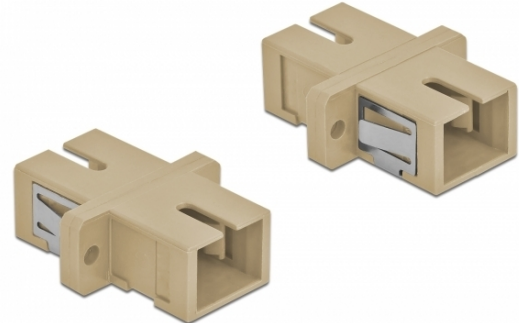

Delock Optical Fiber Coupler SC Simplex female to SC Simplex female Multi-mode 4 pieces beige

Description

With this SC Simplex coupling by Delock, optical fiber male connectors can be easily connected to each other. The coupling enables a direct connection to the optical fiber cable and is suitable for simple mounting in optical fiber connection boxes, cabinets and patch panels.

Protection by dust cover

The coupling is equipped with an appropriate cap to protect the sleeve from dust and to keep it clean.

4 x

Specification

- Connectors:
 - 1 x SC Simplex female >
 - 1 x SC Simplex female
- For multi-mode fiber OM1 / OM2
- Ceramic sleeve
- With dust cover
- Mounting via metal holder or screws
- 2 x mounting holes
- Mounting hole diameter: 2.4 mm
- Pitch of screw hole: ca. 18 mm
- Panel cut-out (WxH): ca. 13.4 x 9.5 mm
- Operating temperature: -20 °C ~ 70 °C
- Material: plastic
- Colour: beige
- Dimensions (LxWxH): ca. 27.4 x 12.7 x 9.3 mm

Item no. 85993

EAN: 4043619859931

Country of origin: China

Package: Poly bag

System requirements

- A free SC Simplex male port

Package content

- 4 x SC Simplex coupler

Images

Interface	
Connector 1:	1 x SC Simplex female
Connector 2:	1 x SC Simplex female
Technical characteristics	
Operating temperature:	-20 °C ~ 70 °C
Physical characteristics	
Material:	plastic
Length:	27.4 mm
Width:	12.7 mm
Height:	9.3 mm
Colour:	beige