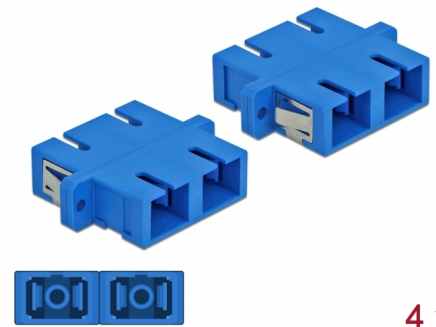

Delock Optical Fiber Coupler SC Duplex female to SC Duplex female Single-mode 4 pieces blue

Description

With this SC Duplex coupling by Delock, optical fiber male connectors can be easily connected to each other. The coupling enables a direct connection to the optical fiber cable and is suitable for simple mounting in optical fiber connection boxes, cabinets and patch panels.

Protection by dust cover

The coupling is equipped with an appropriate cap to protect the sleeve from dust and to keep it clean.

4 x

Item no. 85991

EAN: 4043619859917

Country of origin: China

Package: Zip poly bag

Technical details

- Connectors:
  - 1 x SC Duplex female >
  - 1 x SC Duplex female
- For single-mode fiber
- Ceramic sleeve
- With dust cover
- Mounting via metal holder or screws
- 2 x mounting holes
- Mounting hole diameter: 2.4 mm
- Pitch of screw hole: ca. 30.7 mm
- Panel cut-out (WxH): ca. 26.6 x 9.5 mm
- Operating temperature: -20 °C ~ 70 °C
- Material: plastic
- Colour: blue
- Dimensions (LxWxH): ca. 34.7 x 25.6 x 9.3 mm

System requirements