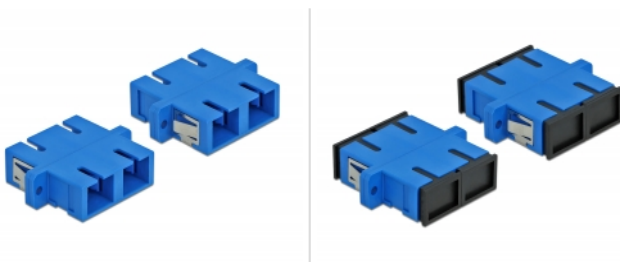

Delock Optical Fiber Coupler SC Duplex female to SC Duplex female Single-mode 4 pieces blue

Description

With this SC Duplex coupling by Delock, optical fiber male connectors can be easily connected to each other. The coupling enables a direct connection to the optical fiber cable and is suitable for simple mounting in optical fiber connection boxes, cabinets and patch panels.

Protection by dust cover

The coupling is equipped with an appropriate cap to protect the sleeve from dust and to keep it clean.

4 x

Specification

- Connectors:
 - 1 x SC Duplex female >
 - 1 x SC Duplex female
- For single-mode fiber
- Ceramic sleeve
- With dust cover
- Mounting via metal holder or screws
- 2 x mounting holes
- Mounting hole diameter: 2.4 mm
- Pitch of screw hole: ca. 30.7 mm
- Panel cut-out (WxH): ca. 26.6 x 9.5 mm
- Operating temperature: -20 °C ~ 70 °C
- Material: plastic
- Colour: blue
- Dimensions (LxWxH): ca. 34.7 x 25.6 x 9.3 mm

Item no. 85991

EAN: 4043619859917

Country of origin: China

Package: • Poly bag

System requirements

- A free SC Duplex male port

Package content

- 4 x SC Duplex coupler

Images

Interface	
Connector 1:	1 x SC Duplex female
Connector 2:	1 x SC Duplex female
Technical characteristics	
Operating temperature:	-20 °C ~ 70 °C
Physical characteristics	
Material:	plastic
Length:	34.7 mm
Width:	25.6 mm
Height:	9.3 mm
Colour:	blue