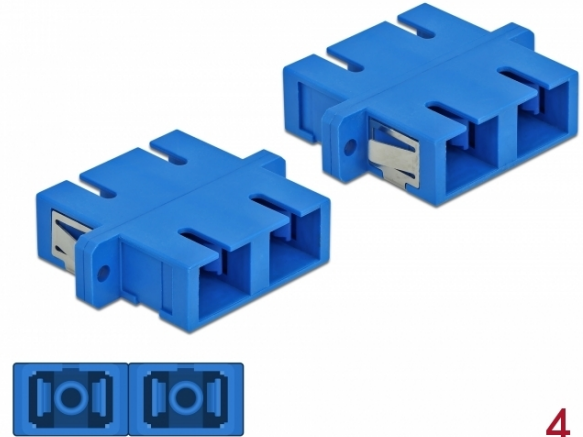

Delock Optical Fiber Coupler SC Duplex female to SC Duplex female Single-mode 4 pieces blue

Description

With this SC Duplex coupling by Delock, optical fiber male connectors can be easily connected to each other. The coupling enables a direct connection to the optical fiber cable and is suitable for simple mounting in optical fiber connection boxes, cabinets and patch panels.

Protection by dust cover

The coupling is equipped with an appropriate cap to protect the sleeve from dust and to keep it clean.

4 x

Specification

- Connectors:
 - 1 x SC Duplex female >
 - 1 x SC Duplex female
- For single-mode fiber
- Ceramic sleeve
- With dust cover
- Mounting via metal holder or screws
- 2 x mounting holes
- Mounting hole diameter: 2.4 mm
- Pitch of screw hole: ca. 30.7 mm
- Panel cut-out (WxH): ca. 26.6 x 9.5 mm
- Operating temperature: -20 °C ~ 70 °C
- Material: plastic
- Colour: blue
- Dimensions (LxWxH): ca. 34.7 x 25.6 x 9.3 mm

Item no. 85991

EAN: 4043619859917

Country of origin: China

Package: • Poly bag

System requirements

- A free SC Duplex male port

Package content

- 4 x SC Duplex coupler

Images

Interface	
Connector 1:	1 x SC Duplex female
Connector 2:	1 x SC Duplex female
Technical characteristics	
Operating temperature:	-20 °C ~ 70 °C
Physical characteristics	
Material:	plastic
Length:	34.7 mm
Width:	25.6 mm
Height:	9.3 mm
Colour:	blue