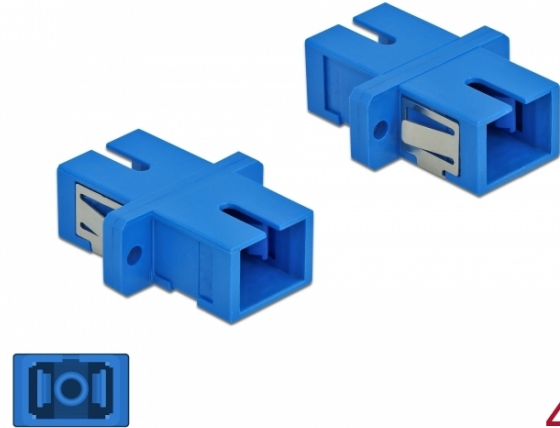

Delock Optical Fiber Coupler SC Simplex female to SC Simplex female Single-mode 4 pieces blue

Description

With this SC Simplex coupling by Delock, optical fiber male connectors can be easily connected to each other. The coupling enables a direct connection to the optical fiber cable and is suitable for simple mounting in optical fiber connection boxes, cabinets and patch panels.

Protection by dust cover

The coupling is equipped with an appropriate cap to protect the sleeve from dust and to keep it clean.

4 x

Specification

- Connectors:
 - 1 x SC Simplex female >
 - 1 x SC Simplex female
- For single-mode fiber
- Ceramic sleeve
- With dust cover
- Mounting via metal holder or screws
- 2 x mounting holes
- Mounting hole diameter: 2.4 mm
- Pitch of screw hole: ca. 18 mm
- Panel cut-out (WxH): ca. 13.4 x 9.5 mm
- Operating temperature: -20 °C ~ 70 °C
- Material: plastic
- Colour: blue
- Dimensions (LxWxH): ca. 27.4 x 12.7 x 9.3 mm

Item no. 85990

EAN: 4043619859900

Country of origin: China

Package: Poly bag

System requirements

- A free SC Simplex male port

Package content

- 4 x SC Simplex coupler

Images

Interface	
Connector 1:	1 x SC Simplex female
Connector 2:	1 x SC Simplex female
Technical characteristics	
Operating temperature:	-20 °C ~ 70 °C
Physical characteristics	
Material:	plastic
Length:	27.4 mm
Width:	12.7 mm
Height:	9.3 mm
Colour:	blue