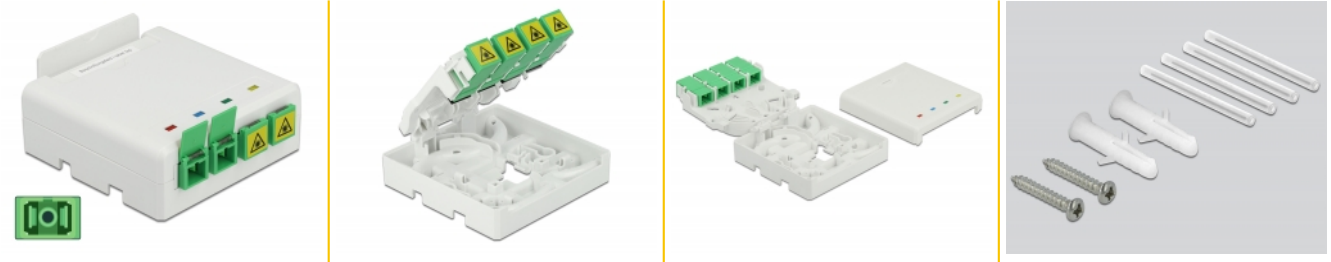

Delock Optical Fiber Connection Box for DIN Rail 4 x SC Simplex or LC Duplex

Description

This fiber optical junction box by Delock can accommodate up to four SC Simplex or LC Duplex fiber optical cables. The connection box has mounting openings for fastening to flush-mounted and cavity wall boxes. The integrated clips allow the mounting on 35 mm DIN rails horizontally and vertically.

Item no. 85921

EAN: 4043619859214

Country of origin: China

Package: White Box

Technical details

- Optical fiber connection box for FTTH applications
- 4 slots for SC Simplex or LC Duplex couplings
- DIN rail mounting: 35 mm
- Wall mounting:
 - 2 x mounting holes
 - Mounting hole diameter: 7 mm
 - Pitch of screw hole: ca. 60 mm
- Cover with label tap
- Protective flip
- Colour: white
- Material: ABS
- Dimensions (LxWxH): ca. 80 x 80 x 29 mm

Package content

- Optical fiber connection box
- 4 x SC Simplex coupler with laser protection flip

- 4 x Heat shrink tube
- 2 x screw
- 2 x dowel

Images

General

Mounting type:	DIN rail mounting: 35 mm
----------------	--------------------------

Physical characteristics

Material:	ABS
Length:	80 mm
Width:	80 mm
Height:	29 mm
Colour:	white