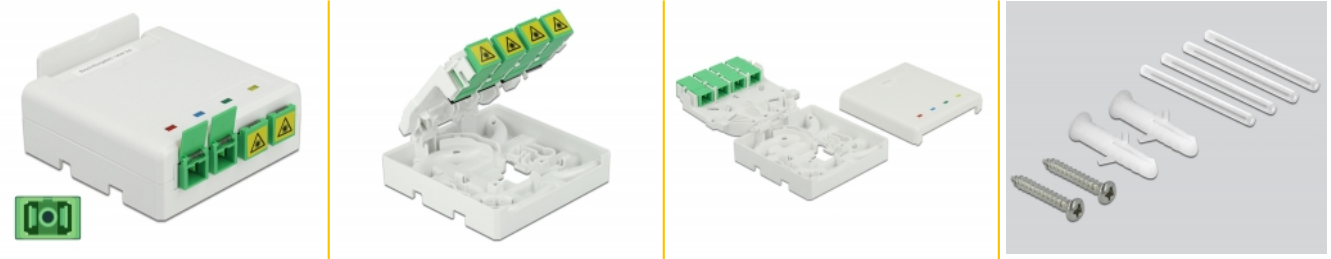

Delock Optical Fiber Connection Box for DIN Rail 4 x SC Simplex or LC Duplex

Description

This fiber optical junction box by Delock can accommodate up to four SC Simplex or LC Duplex fiber optical cables. The connection box has mounting openings for fastening to flush-mounted and cavity wall boxes. The integrated clips allow the mounting on 35 mm DIN rails horizontally and vertically.

Item no. 85921

EAN: 4043619859214

Country of origin: China

Package: White Box

Specification

- Optical fiber connection box for FTTH applications
- 4 slots for SC Simplex or LC Duplex couplings
- DIN rail mounting: 35 mm
- Wall mounting:
 - 2 x mounting holes
 - Mounting hole diameter: 7 mm
 - Pitch of screw hole: ca. 60 mm
- Cover with label tap
- Protective flip
- Colour: white
- Material: ABS
- Dimensions (LxWxH): ca. 80 x 80 x 29 mm

Package content

- Optical fiber connection box
- 4 x SC Simplex coupler with laser protection flip

- 4 x Heat shrink tube
- 2 x screw
- 2 x dowel

Images

General

Mounting type:	DIN rail mounting: 35 mm
----------------	--------------------------

Physical characteristics

Material:	ABS
Length:	80 mm
Width:	80 mm
Height:	29 mm
Colour:	white