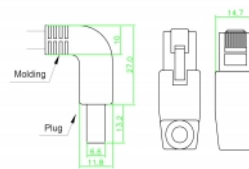

## Bilder

General	
Specifikationer:	Cat. 6A
Interface	
Kontakt 1:	1 x RJ45 male
Kontakt 2:	1 x RJ45 hane
Physical characteristics	
Kabeldiameter:	5,8 mm
Cable length incl. connector:	2 m
Conductor material:	copper
Conductor gauge:	26 AWG
Shielding:	S/FTP
Färg:	grå