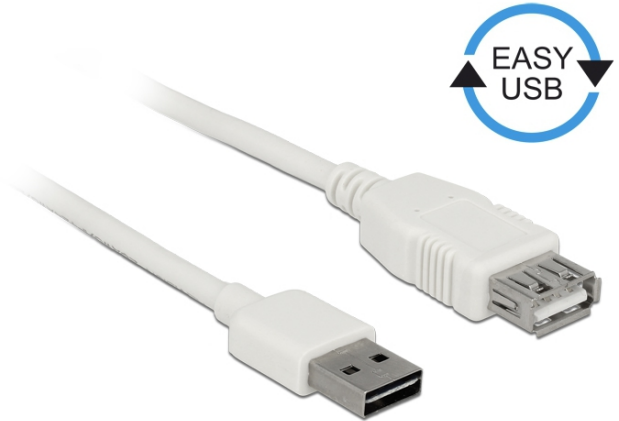

# Extension cable EASY-USB 2.0 Type-A male > USB 2.0 Type-A female white 1 m

## Description

This cable by Delock with EASY-USB male can be plugged into the USB-A female port in both directions. Thus the male port can be used both-sided and make the plug in easily.

1 m

## Specification

- Connectors:
  - 1 x USB 2.0 Type-A reversible male >
  - 1 x USB 2.0 Type-A female
- USB-A male port usable in both directions
- Cable gauge:
  - 28 AWG data line
  - 24 AWG power line
- Cable diameter: ca. 4.5 mm
- Gold-plated connectors
- Colour: white
- Length incl. connectors: ca. 1 m

## Images

General	
Specification:	USB 2.0
Interface	
Connector 1:	1 x USB 2.0 Type-A reversible male
Connector 2:	1 x USB 2.0 Type-A female
Technical characteristics	
Data transfer rate:	USB 2.0 up to 480 Mb/s
Physical characteristics	
Cable diameter:	4.5 mm
Pin finishing:	gold-plated
Conductor gauge:	28 AWG data line 24 AWG power line
Length:	1 m
Colour:	white