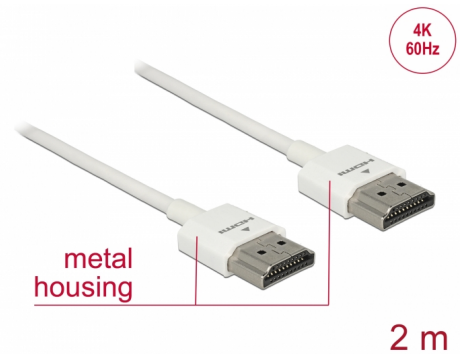

Delock Cable High Speed HDMI with Ethernet - HDMI-A male > HDMI-A male 3D 4K 2 m Slim High Quality

Description

This High Quality High Speed HDMI with Ethernet cable by Delock stands out due to its slim diameter and its short connectors. The triple shielded cable combines fast data transfer as well as audio- / video- and Ethernet connection. Due to the support of a maximum bandwidth of 18 Gb/s, 4K content (maximum frame rate 60 Hz), 3D content in 4K resolution (maximum frame rate 24 Hz) and content in 21:9 cinema aspect ratio can now be displayed. The cable allows the simultaneous transmission of two video channels to display video streams for two users on one screen, as well as the simultaneous transmission of up to four audio channels. The quality of audio transmissions is significantly improved by the sampling rate of up to 1536 kHz.

Item no. 85137

EAN: 4043619851379

Country of origin: China

Package: Zip poly bag

Special features

- Extra short connectors with full metal shielding
- Especially slim cable diameter

Technical details

- Connector:
 - 1 x High Speed HDMI-A 19 pin male >
 - 1 x High Speed HDMI-A 19 pin male
- High Speed HDMI with Ethernet (HEC) specification
- Cable gauge: 36 AWG
- Cable diameter: ca. 3.2 mm
- Twisted-pair cabling
- Copper conductor
- Gold-plated connector
- Triple shielded cable
- Metal housing
- Transfer of audio and video signals