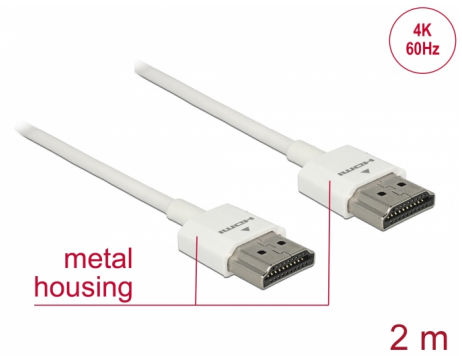

# Delock Cable High Speed HDMI with Ethernet - HDMI-A male > HDMI-A male 3D 4K 2 m Slim High Quality

## Description

This High Quality High Speed HDMI with Ethernet cable by Delock stands out due to its slim diameter and its short connectors. The triple shielded cable combines fast data transfer as well as audio- / video- and Ethernet connection. Due to the support of a maximum bandwidth of 18 Gb/s, 4K content (maximum frame rate 60 Hz), 3D content in 4K resolution (maximum frame rate 24 Hz) and content in 21:9 cinema aspect ratio can now be displayed. The cable allows the simultaneous transmission of two video channels to display video streams for two users on one screen, as well as the simultaneous transmission of up to four audio channels. The quality of audio transmissions is significantly improved by the sampling rate of up to 1536 kHz.

## Specification

- Connector:
  - 1 x High Speed HDMI-A 19 pin male >
  - 1 x High Speed HDMI-A 19 pin male
- High Speed HDMI with Ethernet (HEC) specification
- Cable gauge: 36 AWG
- Cable diameter: ca. 3.2 mm
- Twisted-pair cabling
- Copper conductor
- Gold-plated connector
- Triple shielded cable
- Metal housing
- Transfer of audio and video signals

## Physical characteristics

Connector finishing:	gold-plated
Pin finishing:	gold-plated
Conductor material:	copper
Conductor gauge:	36 AWG
Shielding:	triple
Length:	2 m
Colour:	white