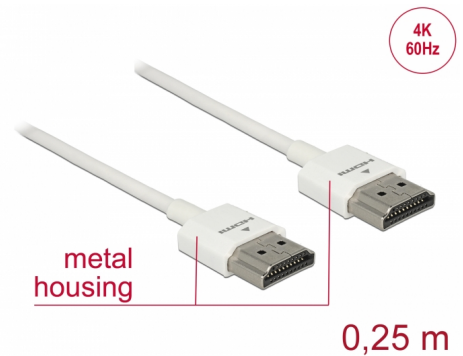

Delock Cable High Speed HDMI with Ethernet - HDMI-A male > HDMI-A male 3D 4K 0.25 m Slim High Quality

Description

This High Quality High Speed HDMI with Ethernet cable by Delock stands out due to its slim diameter and its short connectors. The triple shielded cable combines fast data transfer as well as audio- / video- and Ethernet connection. Due to the support of a maximum bandwidth of 18 Gb/s, 4K content (maximum frame rate 60 Hz), 3D content in 4K resolution (maximum frame rate 24 Hz) and content in 21:9 cinema aspect ratio can now be displayed. The cable allows the simultaneous transmission of two video channels to display video streams for two users on one screen, as well as the simultaneous transmission of up to four audio channels. The quality of audio transmissions is significantly improved by the sampling rate of up to 1536 kHz.

Item no. 85120

EAN: 4043619851201

Country of origin: China

Package: Zip poly bag

Special features

- Extra short connectors with full metal shielding
- Especially slim cable diameter

Specification

- Connector:
 - 1 x High Speed HDMI-A 19 pin male >
 - 1 x High Speed HDMI-A 19 pin male
- High Speed HDMI with Ethernet (HEC) specification
- Cable gauge: 36 AWG
- Cable diameter: ca. 3.2 mm
- Twisted-pair cabling
- Copper conductor
- Gold-plated connector
- Triple shielded cable
- Metal housing
- Transfer of audio and video signals

Technical characteristics

Data transfer rate:	up to 18 Gb/s
Maximum screen resolution:	3D: 3840 x 2160 @ 30 Hz 3840 x 2160 @ 60 Hz
Maximum refresh rate:	120 Hz

Physical characteristics

Connector finishing:	gold-plated
Pin finishing:	gold-plated
Conductor material:	copper
Conductor gauge:	36 AWG
Shielding:	triple
Colour:	white